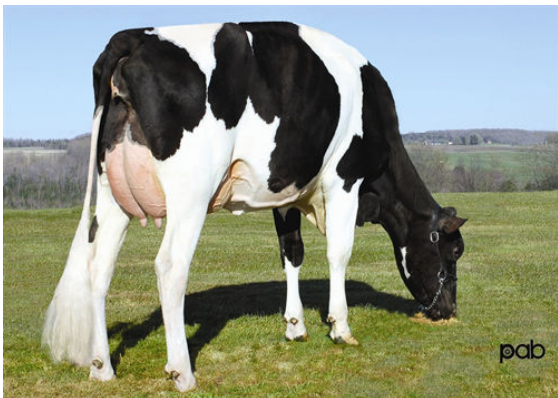

GEN-I-BEQ BOLTON SECRETLY
FOURTH DAM