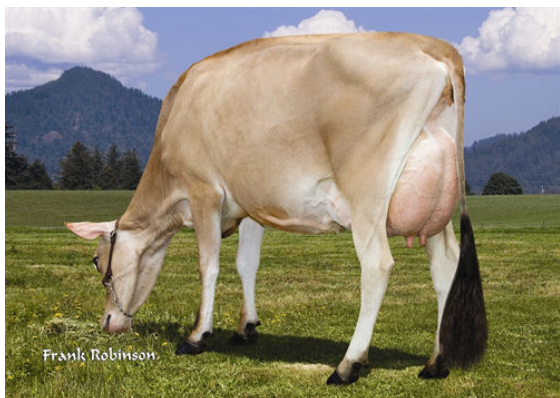

STEINHAUERS SAMSON LEMONHEAD
 SC/RV MACHETE MAID 301 VG-83%-3YR-USA
 SUNSET CANYON MACHETE
 SUNSET CANYON RENEGADE C MAID VG-88%-3YR-USA
 BW RENEGADE
 SUNSET CANYON COUNTRY L MAID 1 VG-88%-3YR-USA

SUNSET CANYON RENEGADE C MAID
 GRANDDAM