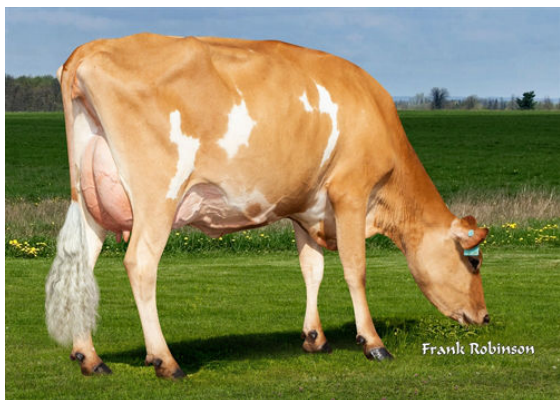

STEINHAUERS SAMSON LEMONHEAD
 GOFF PHAROAH CIRCUS ACT EX-90%-3YR-USA
 AHLEM HEADLINE PHAROAH 21795
 GOFF VALENTINO 9595 VG-84%-4YR-USA
 ALL LYNNS LOUIE VALENTINO
 GOFF ACTION CHARLOTTE EX-90%-3YR-USA

PROGENESIS CRAZE CORD {6}
 DAUGHTER