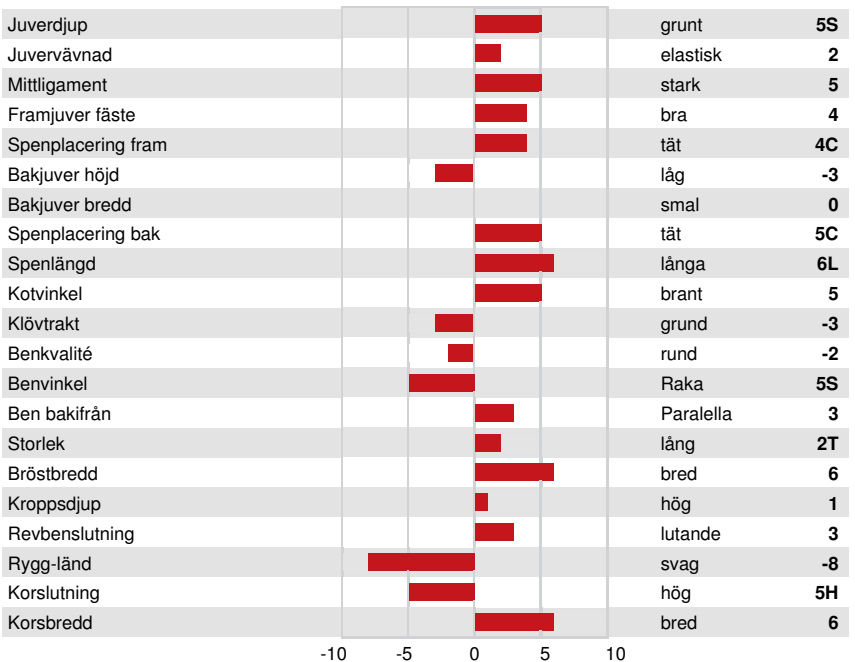

JX PINE-TREE AVON DELLA {3}
DAM