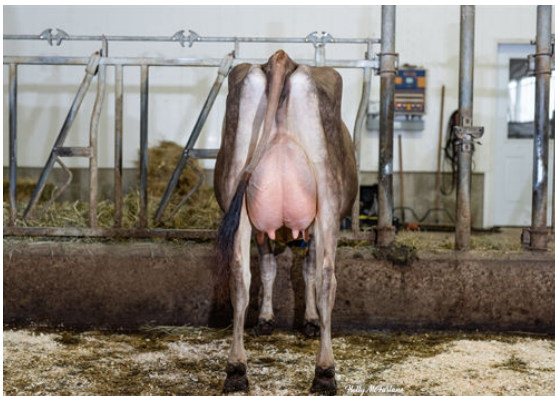

BRIDON J VISION