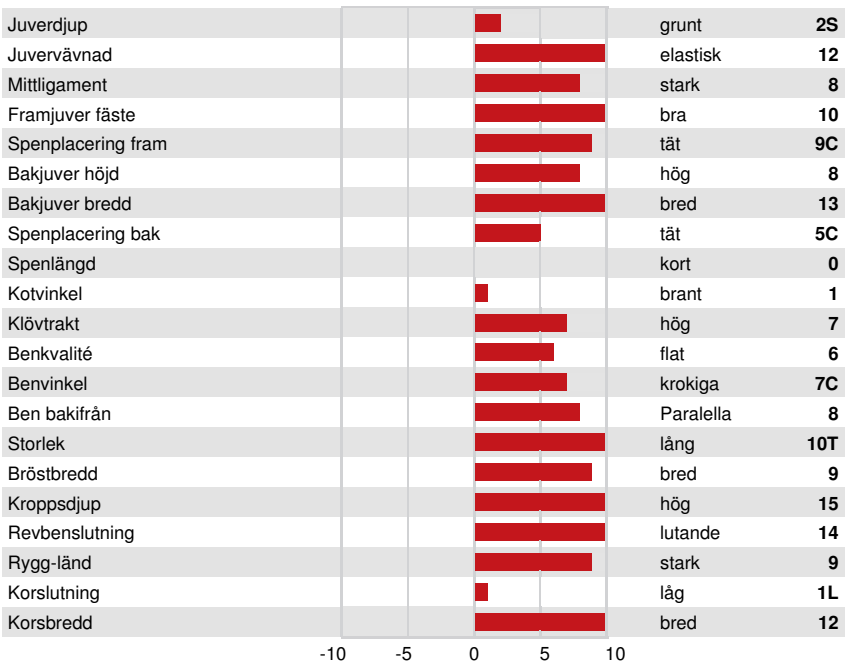

MB-LUCKYLADY BULLSEYE
PROGENESIS CONWAY PRESLEY GP-83-2YR-CAN
SANDY-VALLEY R CONWAY
PROGENESIS BOMBA PARAGON VG-85-4YR-CAN
BOVO BOMBA
PROGENESIS FABULOUS PEARL VG-85-2YR-CAN

GPA LPI +3482 PRO$ 1439

DPF RDF BLF CNF BYF CVF HH1F HH2F HH3F HH4F HH5F HH6F HCDF HMWF

Reg. #: HOCANM14766575 aAa: 321546 DMS:
Född: 08/15/2023 Kappa kasein: AB Beta kasein: A2A2

PRODUKTION				GPA 24*DEC	
G Bes		G Dottrar		80% Säkh	
Mjök kg	Fett kg	Fett %	Protein kg	Protein %	
353	78	+0.54	39	+0.21	
Foderomvandling	Underhållskrav	Metan Effektivitet			
100	94	100			

FUNKTIONSEGENSKAPER			Immunitet 96	
Livslängd	99	Kalv Immunitet	108	
Celltal	98	Kalvningar F	96	
Dotterfertilitet	94	Kalvningar MF	94	
Hullbedömning	97	Mjölklarhet	103	
Mastit resistens	99	Lynne	104	
Laktationskurva	101	Resistens mot metabola sjukdomar	101	

HELHETSINTRYCK			GPA 24*DEC		
G Bes		G Dottrar		77% Säkh	
Helhetsintryck	18	Dairy Strength	17		
Juvel	13	Kors	9		
Klövar & ben	9				

PROGENESIS BOMBA PARAGON
GRANDDAM