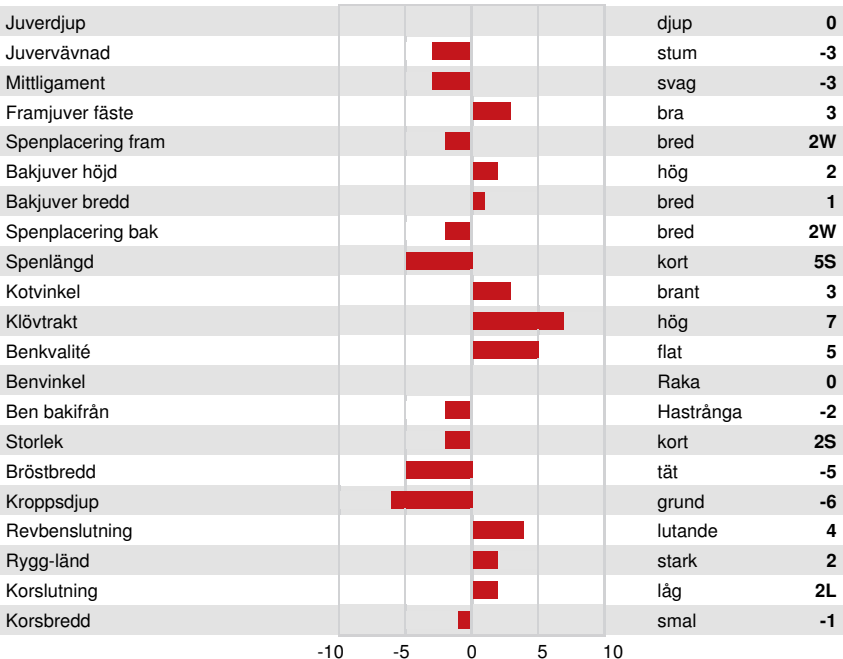

OCD TROOPER SHEEPSTER
PEAK DZUNDA HEAVENLY GP-84-2YR-CAN
AURORA DZUNDA
COOKIECUTTER A HOMILY VG-87-4YR-CAN
A-S-CANNON FRZZLD BIG AL
COOKIECUTTER HOPELYNN EX-90-2E-USA DOM

GPA LPI +3864 PRO$ 3155

DPF RDF BLF CNF BYF MWF CVF HH1F HH2F HH3F HH4F HH5F HH6F HCDF HMWF

Reg. #: HOCANM14766529 aAa: 243615 DMS:
Född: 07/26/2023 Kappa kasein: AB Beta kasein: A2A2

PRODUKTION				GPA 24*DEC	
G Bes		G Dottrar		79% Säkh	
Mjök kg	792	Fett kg	154	Fett %	+1.07
Foderomvandling	102	Underhållskrav	101	Protein kg	75
		Metan Effektivitet	114	Protein %	+0.39

FUNKTIONSEGENSKAPER			Immunitet	103
Livslängd	108	Kalv Immunitet	106	
Celltal	101	Kalvningar F	104	
Dotterfertilitet	105	Kalvningar MF	106	
Hullbedömning	97	Mjökbarhet	103	
Mastit resistens	101	Lynne	103	
Laktationskurva	103	Resistens mot metabola sjukdomar	103	

HELHETSINTRYCK			GPA 24*DEC	
G Bes		G Dottrar		76% Säkh
Helhetsintryck	1	Dairy Strength	-2	
Juver	0	Kors	2	
Klövar & ben	4