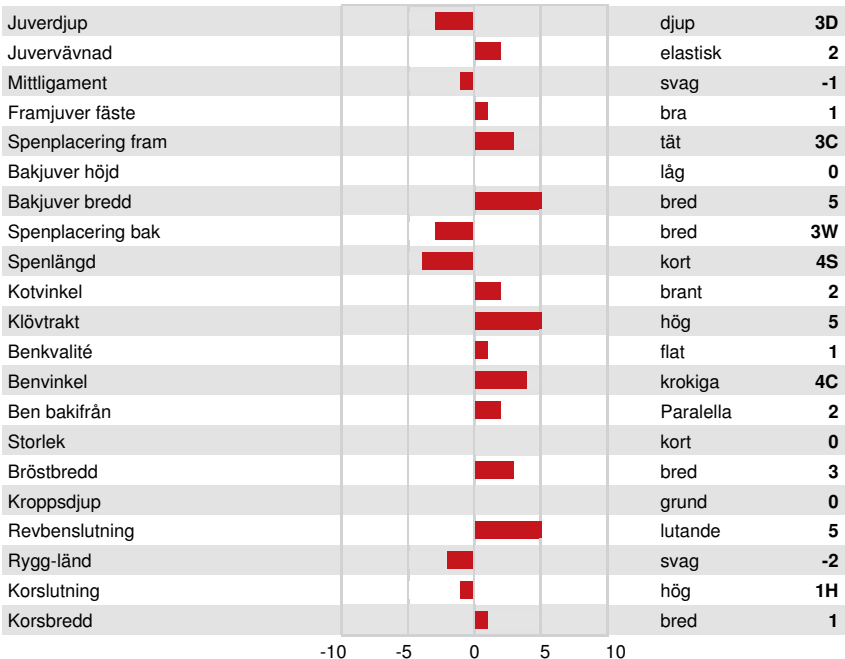

WINSTAR CONWAY CUMULUS
PROGENESIS GAMEDAY RAVISHING GP-80-2YR-CAN
RMD-DOTTERER SSI GAMEDAY
PROGENESIS ZAZZLE ROYAL GP-83-3YR-CAN
PEAK ZAZZLE
PROGENESIS ACHIEVER RAVISH VG-85-3YR-CAN

GPA LPI +3733 PRO$ 2692

DPF RDF BLF CNF BYF MWF CVF HH1F HH2F HH3F HH4F HH5F HH6F HCDF HMWF

Reg. #: HOCANM14259852 aAa: 243156 DMS:
Född: 02/21/2023 Kappa kasein: AB Beta kasein: A1A2

PRODUKTION				G Bes	G Dottrar	80% Säkh	GPA 24*DEC		
Mjök kg	944	Fett kg	135	Fett %	+0.82	Protein kg	90	Protein %	+0.46
Foderomvandling	101	Underhållskrav	97	Metan Effektivitet	101				

FUNKTIONSEGENSKAPER				Immunitet 105	
Livslängd	103	Kalv Immunitet	99		
Celltal	103	Kalvningar F	100		
Dotterfertilitet	102	Kalvningar MF	99		
Hullbedömning	97	Mjökbarhet	102		
Mastit resistens	104	Lynne	97		
Laktationskurva	100	Resistens mot metabola sjukdomar	106		

HELHETSINTRYCK			G Bes	G Dottrar	77% Säkh	GPA 24*DEC	
Helhetsintryck	3	Dairy Strength	5				
Juvar	0	Kors	0				
Klövar & ben	6						

OCD LEGENDARY RAE
FOURTH DAM