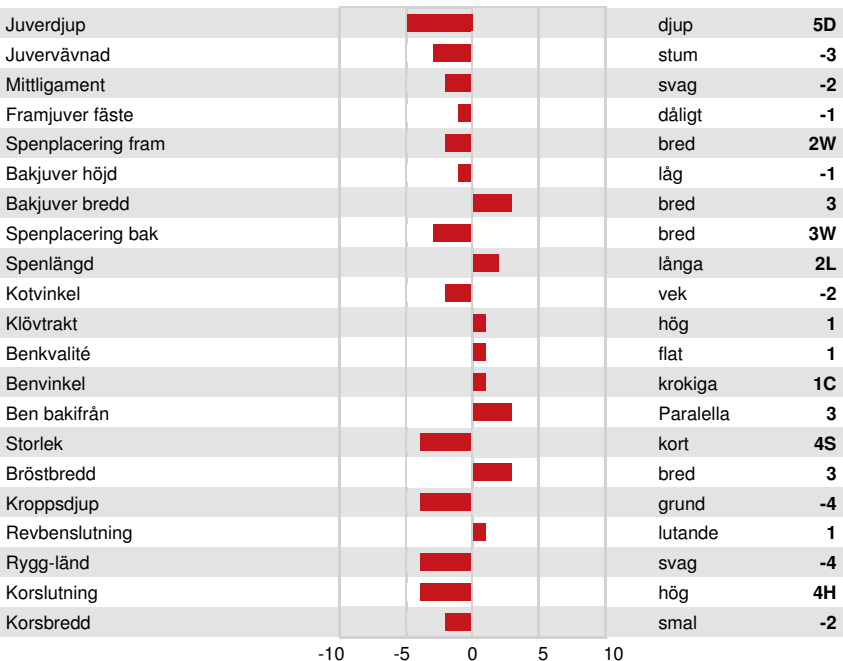

WELCOME-TEL TAOS HAYK
SANDY-VALLEY MONDAY
RMD-DOTTERER SSI GAMEDAY
SANDY-VALLEY EVERYMOMENT EX-90-4YR-USA DOM
BOMAZ MONTREAL
SANDY-VALLEY EVERYREASON VG-88-5YR-USA GMD DOM

GPA LPI +3705 PRO$ 2851

DPF RDF BLF BYF MWF CVF HH1F HH2F HH3F HH4F HH5F HH6F HCDF HMWF

Reg. #: HO840M3257573517 aAa: 432561 DMS:
Född: 12/27/2022 Kappa kasein: BE Beta kasein: A1A1

PRODUKTION				GPA 24*DEC	
Mjök kg	Fett kg	Fett %	Protein kg	Protein %	
1021	135	+0.81	79	+0.36	
Foderomvandling	Underhållskrav	Metan Effektivitet			
105	101	112			

FUNKTIONSEGENSKAPER		Immunitet	106
Livslängd	106	Kalv Immunitet	108
Celltal	106	Kalvningar F	101
Dotterfertilitet	100	Kalvningar MF	102
Hullbedömning	101	Mjökbarhet	99
Mastit resistens	108	Lynne	101
Laktationskurva	105	Resistens mot metabola sjukdomar	105

HELHETSINTRYCK		GPA 24*DEC	
Helhetsintryck	0	Dairy Strength	0
Juvar	-1	Kors	-3
Klövar & ben	3		

SANDY-VALLEY EVERYREASON
THIRD DAM