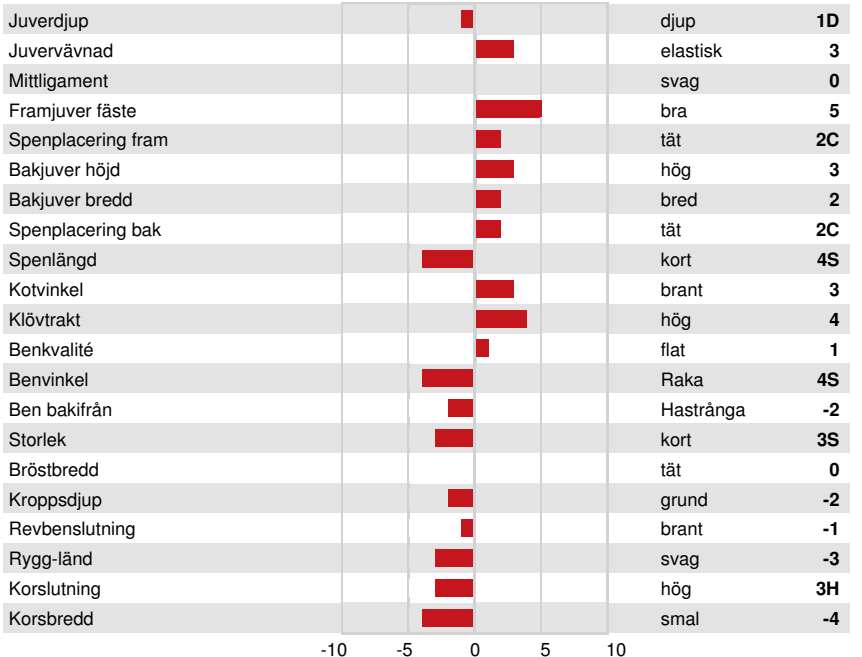

PLAIN-KNOLL LGCY TRIBUTE
PROGENESIS ZAZZLE RATTLE
PEAK ZAZZLE
PROGENESIS ACHIEVER RAVISH VG-85-3YR-CAN
ABS ACHIEVER
OCD LEGENDARY RAE EX-90-6YR-CAN

GPA LPI +3593 PRO$ 2506

DPF RDF BLF CNF BYF MWF CVF HH1F HH2F HH3F HH4F HH5C HH6C HCDF HMWF

Reg. #: HOCANM14226907 aAa: 231465 DMS: 561,135

Född: 12/07/2021 Kappa kasein: AB Beta kasein: A2A2

PRODUKTION				GPA 24*DEC	
Mjök kg	Fett kg	Fett %	Protein kg	Protein %	
366	121	+0.93	65	+0.44	
Foderomvandling	Underhållskrav	Metan Effektivitet			
98	99	103			

FUNKTIONSEGENSKAPER			Immunitet	107
Livslängd	104	Kalv Immunitet	107	
Celltal	108	Kalvningar F	105	
Dotterfertilitet	101	Kalvningar MF	104	
Hullbedömning	103	Mjökbarhet	96	
Mastit resistens	108	Lynne	94	
Laktationskurva	97	Resistens mot metabola sjukdomar	104	

HELHETSINTRYCK			GPA 24*DEC	
	G Bes	G Dottrar	78% Säkh	
Helhetsintryck	3	Dairy Strength	0	
Juvar	4	Kors	-3	
Klövar & ben	2