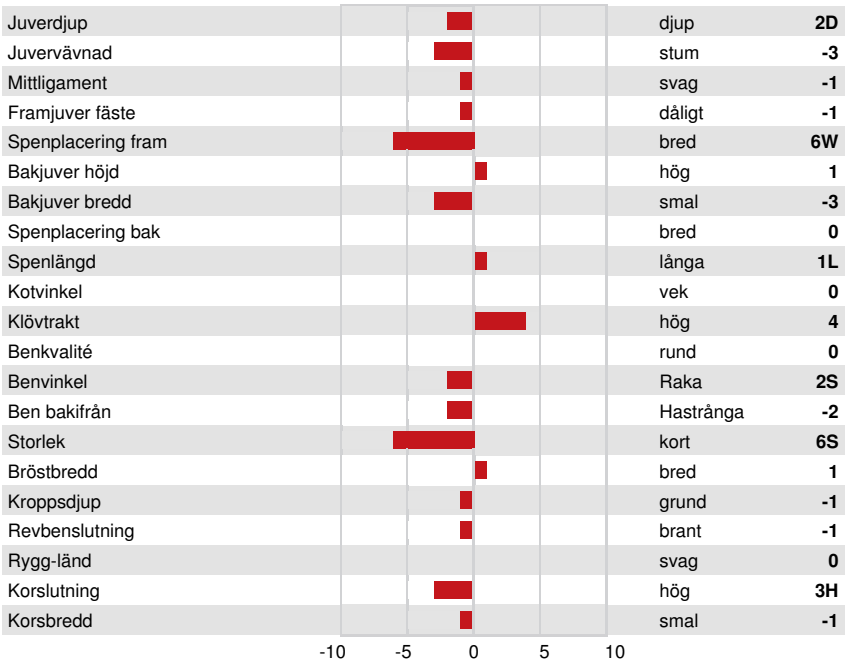

BOMAZ FASTBALL
PROGENESIS ACHIEVER RAVISH VG-85-3YR-CAN
ABS ACHIEVER
OCD LEGENDARY RAE EX-90-6YR-CAN
WELCOME LEGENDARY 2870
OCD DELTA RAE 4278 VG-85-2YR-USA

GPA LPI +3326 PRO$ 1955

DPF RDF BLF CNF BYF MWF CVF HH1F HH2F HH3F HH4F HH5F HH6F HCDF HMWF

Reg. #: HOCANM13712831 aAa: 342516 DMS: 345,456
Född: 05/13/2020 Kappa kasein: AA Beta kasein: A2A2

PRODUKTION				G Bes	G Dottrar	83% Säkh	GPA 24*DEC		
Mjök kg	388	Fett kg	97	Fett %	+0.71	Protein kg	37	Protein %	+0.19
Foderomvandling	101	Underhållskrav	99	Metan Effektivitet	101				

FUNKTIONSEGENSKAPER			Immunitet	105
Livslängd	107	Kalv Immunitet	101	
Celltal	104	Kalvningar F	100	
Dotterfertilitet	101	Kalvningar MF	102	
Hullbedömning	101	Mjökbarhet	104	
Mastit resistens	103	Lynne	102	
Laktationskurva	98	Resistens mot metabola sjukdomar	106	

HELHETSINTRYCK			G Bes	G Dottrar	80% Säkh	GPA 24*DEC	
Helhetsintryck	0	Dairy Strength	-1				
Juver	0	Kors	-1				
Klövvar & ben	3						

SANDY-VALLEY ROBUST RUBY
FIFTH DAM