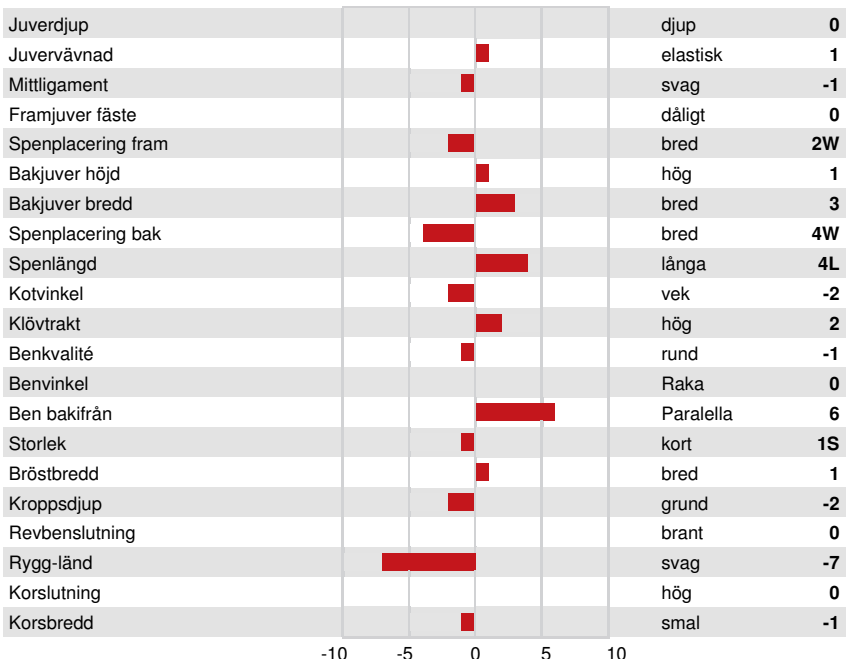

PINE-TREE-I PURSUIT
SANDY-VALLEY PLEDGE
WESTCOAST GUARANTEE
SANDY-VALLEY MD PLEASURE EX-91-4YR-USA
BACON-HILL PETY MODESTY
SANDY-VALLEY NU PRECIOUS VG-88-3YR-USA DOM

GPA LPI +3475 PRO$ 2283

DPF RDF BLF CNF BYF MWC CVF HH1F HH2F HH3F HH4F HH5C HH6F HCDF HMWC

Reg. #: HO840M3209481088 aAa: 432561 DMS:
Född: 10/11/2019 Kappa kasein: AB Beta kasein: A1A2

PRODUKTION				GPA 24*DEC	
G Bes		G Dottrar		85% Säkh	
Mjök kg	44	Fett kg	74	Fett %	+0.62
Foderomvandling	103	Underhållskrav	96	Protein kg	50
		Metan Effektivitet	103	Protein %	+0.41

FUNKTIONSEGENSKAPER			Immunitet	100
Livslängd	108	Kalv Immunitet	93	
Celltal	104	Kalvningar F	102	
Dotterfertilitet	107	Kalvningar MF	107	
Hullbedömning	102	Mjökbarhet	101	
Mastit resistens	104	Lynne	102	
Laktationskurva	97	Resistens mot metabola sjukdomar	102	

HELHETSINTRYCK			GPA 24*DEC		
G Bes		G Dottrar		82% Säkh	
Helhetsintryck	3	Dairy Strength	0		
Juvar	2	Kors	-2		
Klövar & ben	5				

SANDY-VALLEY MD PLEASURE
GRANDDAM