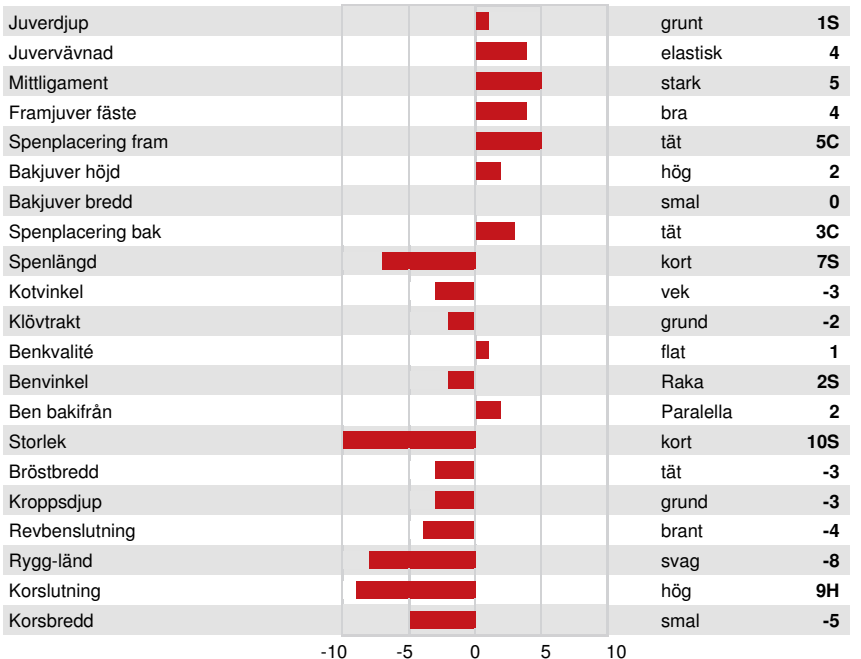

BOMAZ CABOT
BOMAZ OUTSIDERS 7727
HURTGENLEA YDR OUTSIDERS
RI-VAL-RE DELTA 6675 EX-90-4YR-USA
MR MOGUL DELTA 1427
RI-VAL-RE NUM UNO NADY VG-85-2YR-USA 6*

GPA LPI +3369 PRO$ 2100

DPF RDF BLF CNF XIF BYF MWC CVF HH1F HH2F HH3F HH4F HH5F HH6F HCDF HMWC

Reg. #: HOCANM13483268 aAa: 351462 DMS: 135,345
Född: 07/16/2019 Kappa kasein: BB Beta kasein: A2A2

PRODUKTION				GPA 24*AUG	
G Bes		G Dottrar		83% Säkh	
Mjök kg	623	Fett kg	68	Fett %	+0.36
Foderomvandling	99	Underhållskrav	107	Protein kg	49
		Metan Effektivitet	97	Protein %	+0.23

FUNKTIONSEGENSKAPER			Immunitet	107
Livslängd	106	Kalv Immunitet	110	
Celltal	104	Kalvningar F	105	
Dotterfertilitet	106	Kalvningar MF	106	
Hullbedömning	102	Mjökbarhet	99	
Mastit resistens	103	Lynne	97	
Laktationskurva	99	Resistens mot metabola sjukdomar	104	

HELHETSINTRYCK			GPA 24*AUG		
G Bes		G Dottrar		78% Säkh	
Helhetsintryck	1	Dairy Strength	-7		
Juver	5	Kors	-10		
Klövar & ben	4				

RI-VAL-RE GOLDWYN NADINE
FIFTH DAM