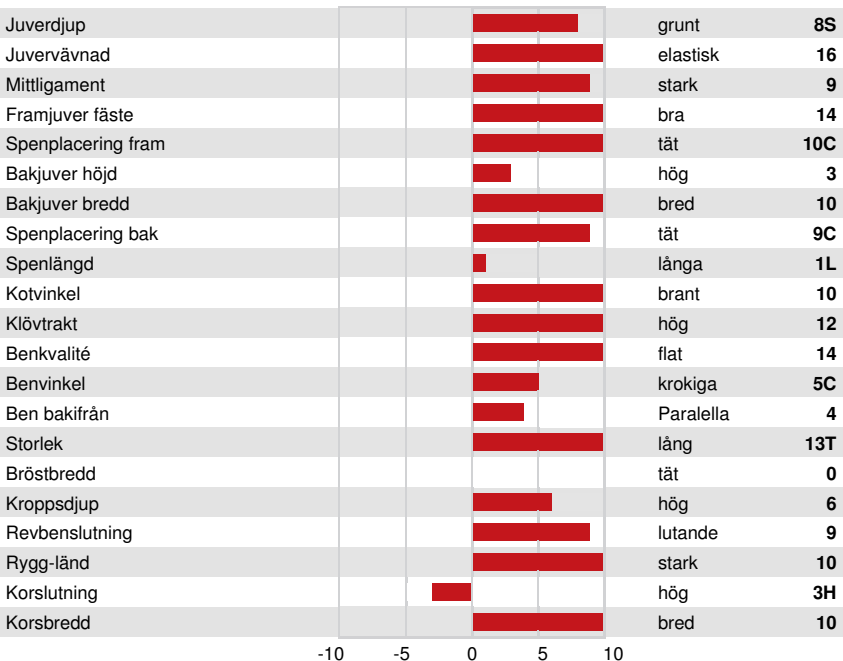

BRABANTDALE ALLEYOOP
OUR-FAVOURITE SIDEKICK PAMELA GP-83-2YR-CHE
WALNUTLAWN SIDEKICK
OUR-FAVORITE STAYING POWER
WALNUTLAWN SOLOMON
OUR-FAVORITE VORACIOUS VG-87-2YR-USA

GPA LPI +2848 PRO$ 291

DPF RDF BLF CNF BYF MWF CVF HH1F HH2F HH3F HH4F HH5F HH6F HCDF HMWF

Reg. #: HODEUM1604400296 aAa: 243165 DMS: 234,123
Född: 05/10/2021 Kappa kasein: AA Beta kasein: A2A2

PRODUKTION				G Bes	G Dottrar	85% Säkh	GPA 24*DEC	
Mjök kg	Fett kg	Fett %	Protein kg					
-183	-10	+0.01	0					+0.07
Foderomvandling	Underhållskrav	Metan Effektivitet						
100	92	94						

FUNKTIONSEGENSKAPER			Immunitet	89
Livslängd	96	Kalv Immunitet		102
Celltal	93	Kalvningar F		96
Dotterfertilitet	99	Kalvningar MF		103
Hullbedömning	93	Mjökbarhet		102
Mastit resistens	96	Lynne		100
Laktationskurva	100	Resistens mot metabola sjukdomar		94

HELHETSINTRYCK			G Bes	G Dottrar	83% Säkh	GPA 24*DEC	
Helhetsintryck	15	Dairy Strength					7
Juvar	13	Kors					7
Klövar & ben	9						

OUR-FAVOURITE SIDEKICK PAMELA
DAM