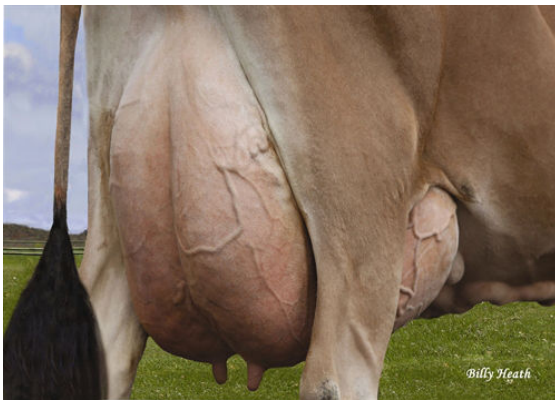

LUCKY HILL JOKER WABORITA
 FOURTH DAM

LUCKY HILL JOKER WABORITA
 FOURTH DAM

LUCKY HILL JOKER WABORITA
 FOURTH DAM

GPA LPI +1853 PRO\$ 1987 JH1F JNSF

Reg. #: JE840M3218042550 aAa: 435261 DMS: 135,561
 Data nascita: 01/22/2021 Kappa Caseina: BB Beta Caseina: A2A2