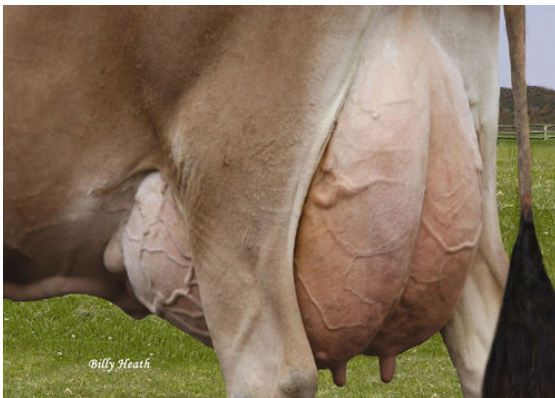

LUCKY HILL JOKER WABORITA
 FOURTH DAM

LUCKY HILL JOKER WABORITA
 FOURTH DAM

LUCKY HILL JOKER WABORITA
 FOURTH DAM

GPA LPI +1853 PRO\$ 1987 JH1F JNSF

Reg. #: JE840M3218042550 aAa: 435261 DMS: 135,561
 Data nascita: 01/22/2021 Kappa Caseina: BB Beta Caseina: A2A2