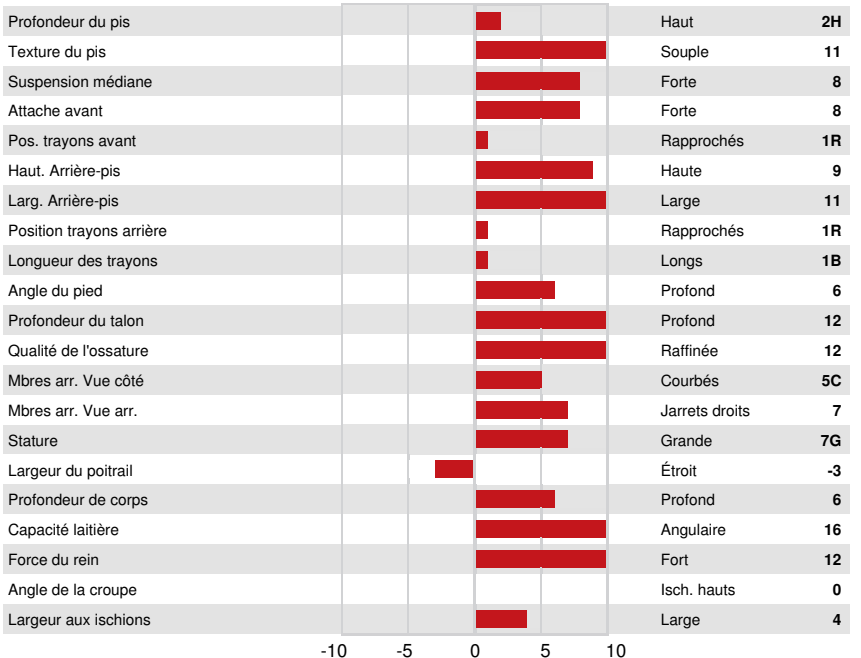

WESTCOAST TARMAC
PROVETAZ LAMBDA WALLSTREET VG-87-2YR-CAN
FARNEAR DELTA-LAMBDA
PROVETAZ ALLIGATOR WALIS EX-92-4YR-CAN 1*
STANTONS ALLIGATOR
PROVETAZ ENDURE WALERIA EX-93-3E-CAN 2*

GPA LPI +3333 PRO$ 1364

DPF RDF BLF CNF BYF MWF CVF HH1F HH2F HH3F HH4F HH5F HH6F HCDF HMWF

Nom #: HOCANM121274232 aAa: 231465 DMS:
Né le: 09/07/2023 Caséine kappa: AB Caséine bêta: A1A2

PRODUCTION		G Troupeaux	G Filles	81% Fiab	GPA 24*DEC				
Lait kg	926	Gras kg	47	Gras %	+0.08	Protéine kg	34	Protéine %	+0.01
Efficiéce de l'alimentation	97	BMC	96	Efficiéce du méthane	97				

SANTÉ ET REPRODUCTION		Immunité	103
Durée de vie	103	Immunité des veaux	105
SCS	105	Aptitude au vêlage	97
Fertilité des filles	93	Aptitude des filles au vêlage	99
Condition de chair	91	Vitesse de traite	99
Résistance à la mammite	105	Tempérament	103
Persistance de lactation	105	Résistance aux maladies métaboliques	105

CONFORMATION		G Troupeaux	G Filles	78% Fiab	GPA 24*DEC	
Conformation	16	Puissance laitière	12			
Système mammaire	12	Croupe	7			
Pieds et membres	12					

PROVETAZ ALLIGATOR WALIS
GRANDDAM