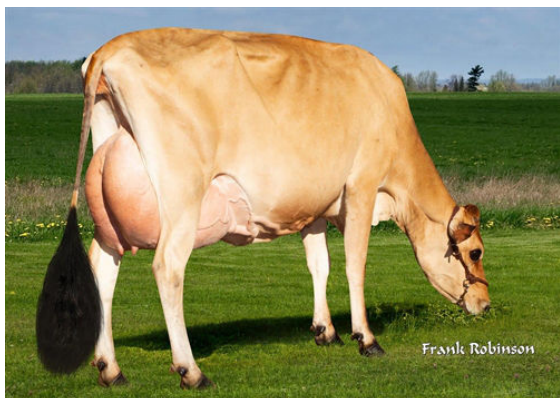

VIERRA TENPENNY
 AHLEM CHIEF SOUVENIR 56603 VG-81%-2YR-USA
 JX RIVER VALLEY CHIEF {6}
 AHLEM NXLEVEL SOUVENIR 49945 VG-83%-3YR-USA
 DP NXLEVEL
 AHLEM PHAROAH SOUVENIR 45894 VG-83%-2YR-USA

AHLEM CHIEF SOUVENIR 56603
DAM

AHLEM CHIEF SOUVENIR 56603
DAM

GJPI 121 BBR 100 JH1F JNSF

Reg. #: JE840M3246945997 aAa: 246315 DMS: 123,135
 Born: 03/11/2022 Kappa Casein: AB Beta Casein: A2A2

PRODUCTION		G Herds	G Dtrs	78% Rel	CDCB-G / 12-24	
Milk lbs	Fat lbs			Fat %	Protein lbs	Protein %
1674	58			-0.12	47	-0.07
NM\$ 593	CM\$ 589			FM\$ 610	GM\$ 531	DWP\$ 839