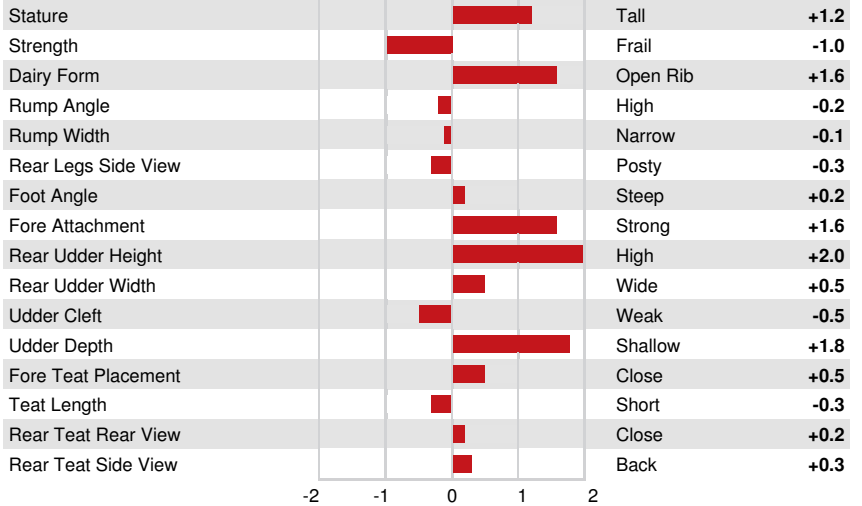

JX RIVER VALLEY CHIEF {6}
 ROWLEYS 80 OSCAR 1995 VG-82%-2YR-USA
 ROWLEYS 33 AXIS OSCAR 2152
 PRO-HART CHROME LORETTA {6} EX-90%-4YR-USA
 RIVER VALLEY CECE CHROME
 PRO-HART VALSON LETITIA {5} VG-85%-3YR-USA

PRO-HART CHROME LORETTA {6}
 GRANDDAM

GJPI 101 BBR 100 JH1F JNSC

Reg. #: JE840M3201928451 aAa: DMS:
 Born: 09/04/2019 Kappa Casein: BB Beta Casein: A2A2

PRODUCTION		G Herds	G Dtrs	80% Rel	CDCB-G / 12-24	
Milk lbs	Fat lbs			Fat %	Protein lbs	Protein %
746	44			+0.04	31	+0.02
NM\$ 463	CM\$ 469			FM\$ 420	GM\$ 374	DWP\$ 666

HEALTH & REPRODUCTION Immunity 94

Productive Life	3.6	Calf Immunity	96
Somatic Cell Score	2.93	Cow Conception Rate	-1.4
Daughter Pregnancy Rate	-2.3	Heifer Conception Rate	1.1
Livability	-1.6		
Heifer Livability	-0.9		

CONFORMATION 1 Herds 2 Dtrs 82% Rel AJCA-G / 12-24

PTAT	1.5
Jersey Udder Index	20.2

PRO-HART CHROME LORETTA {6}
 GRANDDAM