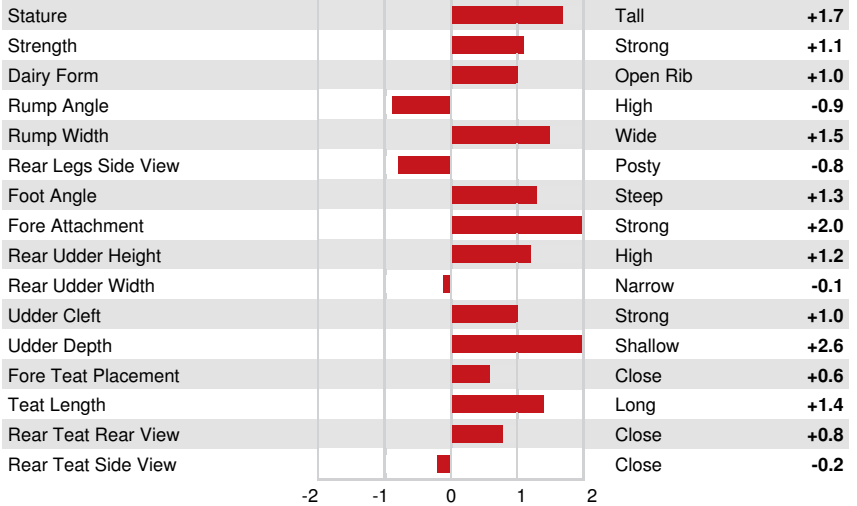

JX PINE-TREE AVON DELLA {3}
DAM