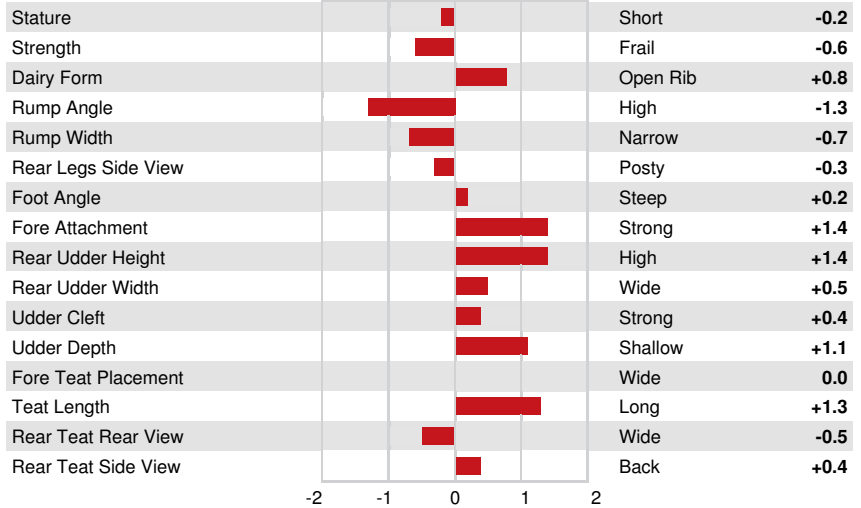

GJPI 71 BBR 100 JH1F JNSF

Reg. #: JEUSAM67273623 aAa: 432516 DMS: 345
 Born: 04/22/2017 Kappa Casein: BB Beta Casein: A2A2

PRODUCTION 8 Herds 23 Dtrs 88% Rel CDCB-G / 12-24

Milk lbs 876	Fat lbs 8	Fat % -0.17	Protein lbs 34	Protein % +0.01
NM\$ 398	CM\$ 402	FM\$ 363	GM\$ 282	DWP\$ 416

Daughter Average (ME) Milk **20,082 lbs** Fat **993 lbs** Protein **744 lbs**

HEALTH & REPRODUCTION Immunity **103**

Productive Life	4.3	Calf Immunity	100
Somatic Cell Score	3.02	Cow Conception Rate	-1.4
Daughter Pregnancy Rate	-2.5	Heifer Conception Rate	1.7
Livability	1.3		
Heifer Livability	0.2		

CONFORMATION 5 Herds 10 Dtrs 84% Rel AJCA-G / 12-24

PTAT	1.1
Jersey Udder Index	16.8

TENN HAUG E MAID
 FIFTH DAM

SUNSET CANYON LEMVIG MAID 4
 FOURTH DAM