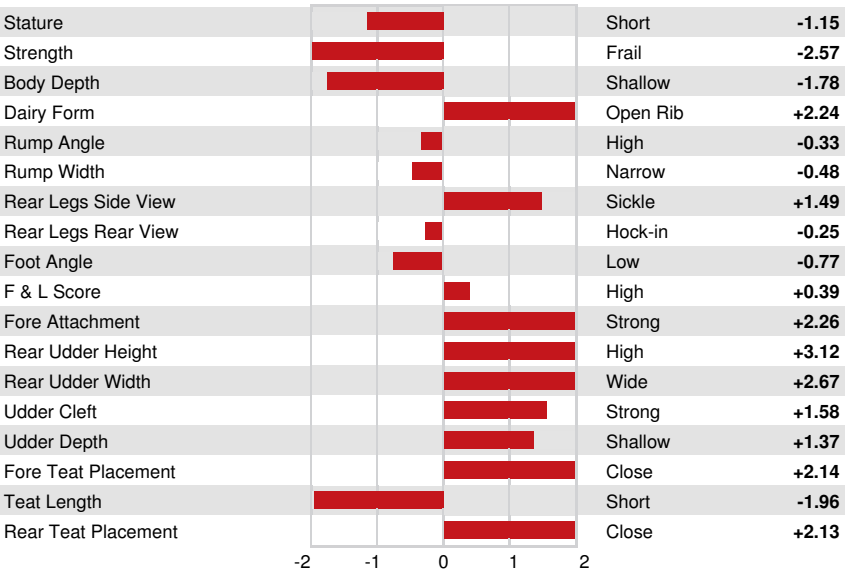

GTPI 3137

TD TR TL TY MWT TV 99%-I HH1F HH2F HH3F HH4F HH5F HH6F HCDF HMWF

Reg. #: HO840M3271422390

aAa: 243516

DMS:

Born: 06/15/2023

Kappa Casein: AB

Beta Casein: A1A2

PRODUCTION		G Herds	G Dtrs	79% Rel	CDCB-G / 12-24				
Milk lbs	1332	Fat lbs	115	Fat %	+0.24	Protein lbs	53	Protein %	+0.04
NM$	1292	CM$	1305	FM$	1221	GM$	1225	DWP$	1427
Feed Efficiency	341	RFI	-124	Feed Saved	638	Methane Efficiency	97		

HEALTH & REPRODUCTION			Immunity	105
Productive Life	7.1	Calf Immunity	108	
Somatic Cell Score	2.69	Cow Conception Rate	-0.6	
Daughter Pregnancy Rate	-1.5	Heifer Conception Rate	2.8	
Livability	2.3	Sire Calving Ease	2.0%	62% Rel
Heifer Livability	0.7	Daughter Calving Ease	2.4%	57% Rel
Fertility Index	-0.2	Sire Stillbirth	5.3%	
		Daughter Stillbirth	3.9%	

CONFORMATION		G Herds	G Dtrs	79% Rel	HAUSA-G / 12-24	
PTAT	1.47	Body Composite	-3.39			
Udder Composite	2.58	Dairy Composite	-1.22			
Feet & Legs Composite	0.42					

AOT FABULOUS HENLEY
THIRD DAM