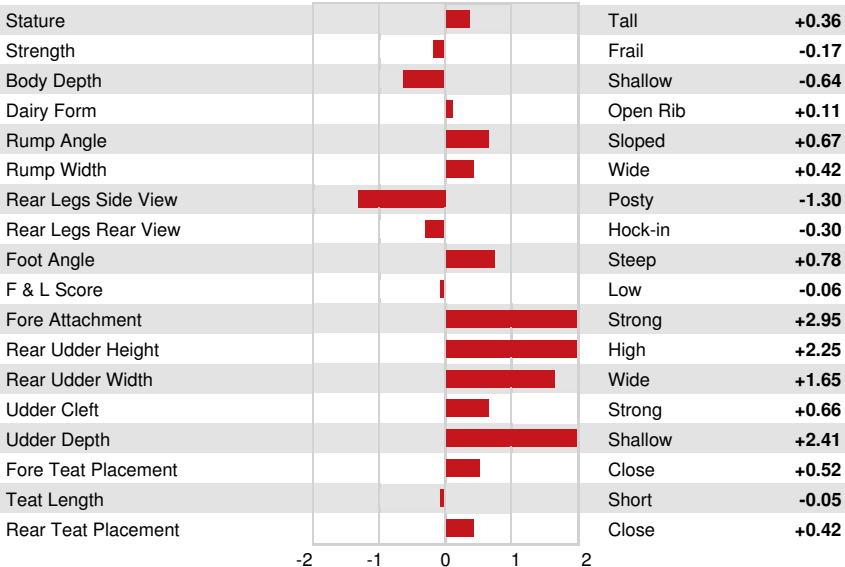

CONFORMATION G Herds G Dtrs 80% Rel HAUSA-G / 12-24

PTAT	1.21	Body Composite	-0.07
Udder Composite	2.09	Dairy Composite	-0.43
Feet & Legs Composite	-0.20		

PROGENESIS ENFORCER PAT
FIFTH DAM