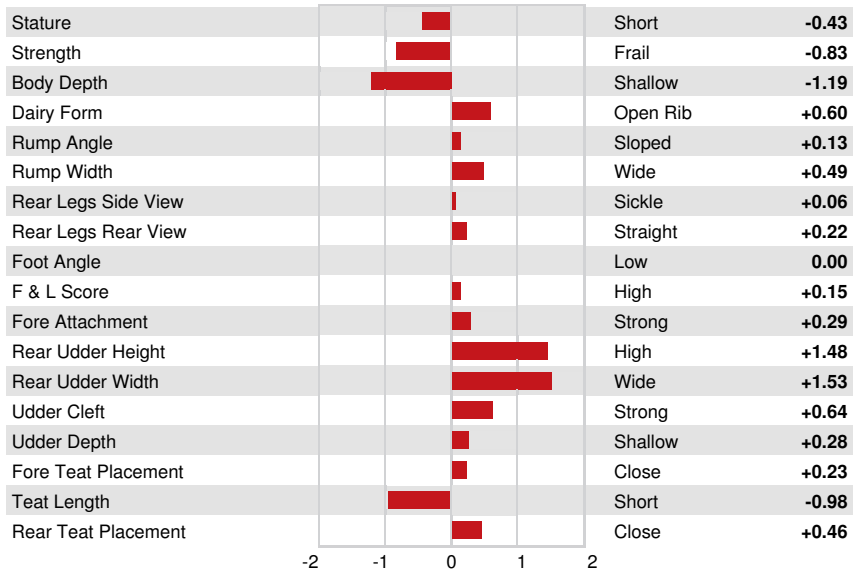

**HEALTH & REPRODUCTION**

**Immunity 101**

Productive Life	5.0	Calf Immunity	105
Somatic Cell Score	2.73	Cow Conception Rate	-0.9
Daughter Pregnancy Rate	-2.5	Heifer Conception Rate	2.0
Livability	1.2	Sire Calving Ease	2.3% 71% Rel
Heifer Livability	0.5	Daughter Calving Ease	2.3% 70% Rel
Fertility Index	-0.9	Sire Stillbirth	5.2%
		Daughter Stillbirth	3.8%

**CONFORMATION**

G Herds G Dtrs 81% Rel HAUSA-G / 12-24

PTAT	0.59	Body Composite	-0.99
Udder Composite	0.98	Dairy Composite	-0.57
Feet & Legs Composite	0.27		

LADYS-MANOR S DAHLIA  
 FOURTH DAM

LADYS-MANOR ALLANAS DORA  
 FIFTH DAM