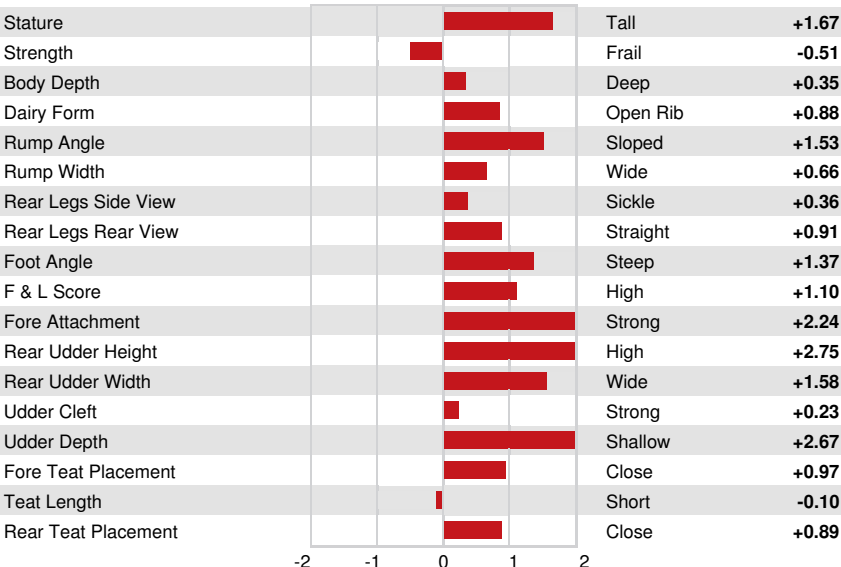

GTPI 2215

TD TL XIF TY MWT TV 99%-I HH1F HH2F HH3F HH4F HH5F HH6F HCDF HMWF

Reg. #: HOCANM111585518 aAa: 342516 DMS:
 Born: 01/30/2020 Kappa Casein: AB Beta Casein: A1A2

PRODUCTION		204 Herds	289 Dtrs	90% Rel	MACE-G / 12-24	
Milk lbs	Fat lbs			Fat %	Protein lbs	Protein %
-9	15			+0.06	0	0.00
NM\$ 177	CM\$ 178			FM\$ 174	GM\$ 161	DWP\$ -92
Feed Efficiency	RFI			Feed Saved	Methane Efficiency	
36	-81			120	98	

HEALTH & REPRODUCTION

HEALTH & REPRODUCTION		Immunity 96	
Productive Life	1.1	Calf Immunity	98
Somatic Cell Score	2.95	Cow Conception Rate	-0.8
Daughter Pregnancy Rate	-0.6	Heifer Conception Rate	0.6
Livability	-1.4	Sire Calving Ease	2.0% 86% Rel
Heifer Livability	0.1	Daughter Calving Ease	2.6% 78% Rel
Fertility Index	-0.2	Sire Stillbirth	5.8%
		Daughter Stillbirth	5.8%

CONFORMATION

CONFORMATION		64 Herds	75 Dtrs	85% Rel	MACE / 12-24	
PTAT	1.54			Body Composite	-0.26	
Udder Composite	1.84			Dairy Composite	-0.34	
Feet & Legs Composite	0.78					

SNOWBIZ SYMPATICO SOFIA
GRANDDAM