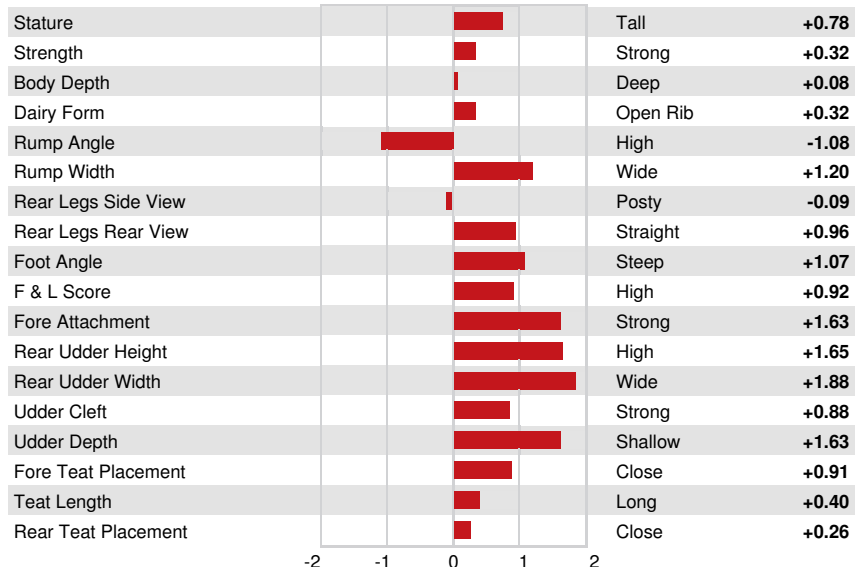

PINE-TREE-I PURSUIT
SANDY-VALLEY PLEDGE
WESTCOAST GUARANTEE
SANDY-VALLEY MD PLEASURE EX-91-4YR-USA
BACON-HILL PETY MODESTY
SANDY-VALLEY NU PRECIOUS VG-88-3YR-USA DOM

GTPI 2980

TD TR TL TY MWC TV 99%-I HH1F HH2F HH3F HH4F HH5F HH6F HCDF HMWC

Reg. #: HO840M3209481078 aAa: 342516 DMS:
Born: 09/08/2019 Kappa Casein: AA Beta Casein: A1A2

PRODUCTION 55 Herds 237 Dtrs 89% Rel MACE-G / 12-24

Milk lbs	Fat lbs	Fat %	Protein lbs	Protein %
720	69	+0.16	47	+0.09
NM$ 961	CM$ 983	FM$ 829	GM$ 956	DWP$ 893
Feed Efficiency 201	RFI -186	Feed Saved 114	Methane Efficiency 100	

HEALTH & REPRODUCTION Immunity 101

Productive Life	6.6	Calf Immunity	96
Somatic Cell Score	2.60	Cow Conception Rate	3.9
Daughter Pregnancy Rate	2.4	Heifer Conception Rate	3.0
Livability	2.8	Sire Calving Ease	1.9% 44% Rel
Heifer Livability	0.4	Daughter Calving Ease	1.4% 35% Rel
Fertility Index	3.3	Sire Stillbirth	5.2%
		Daughter Stillbirth	3.8%

CONFORMATION 37 Herds 125 Dtrs 86% Rel MACE / 12-24

PTAT	1.33	Body Composite	0.47
Udder Composite	1.47	Dairy Composite	0.12
Feet & Legs Composite	0.83		

SANDY-VALLEY MD PLEASURE
GRANDDAM