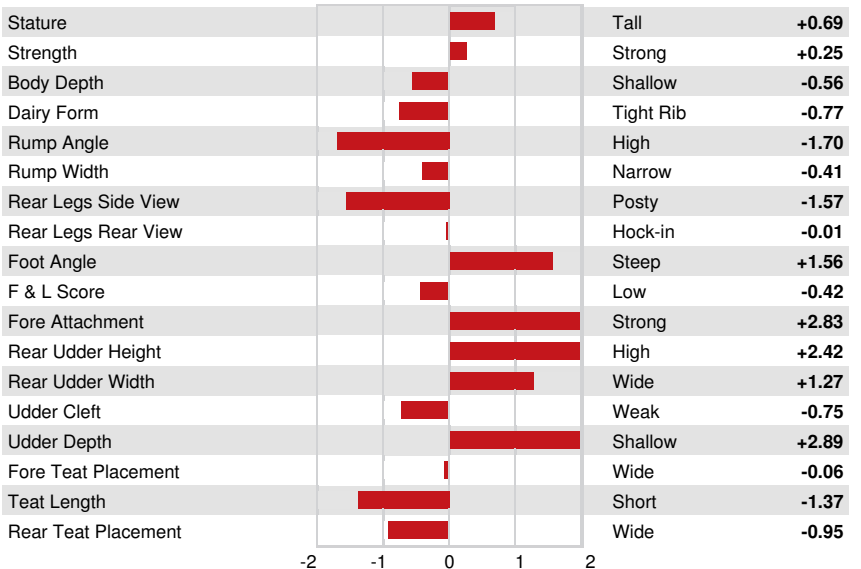

GTPI 2763

TD TR TL TY MWT TV 99%-I HH1F HH2F HH3F HH4F HH5C HH6F HCDF HMWF

Reg. #: HOCANM13567638 aAa: 432516 DMS:
Born: 11/19/2019 Kappa Casein: AB Beta Casein: A1A2

PRODUCTION		G Herds	G Dtrs	81% Rel	CDCB-G / 12-24				
Milk lbs	329	Fat lbs	43	Fat %	+0.12	Protein lbs	35	Protein %	+0.10
NM$	701	CM$	724	FM$	569	GM$	697	DWP$	748
Feed Efficiency	116	RFI	14	Feed Saved	-103	Methane Efficiency	96		

HEALTH & REPRODUCTION		Immunity 106	
Productive Life	6.0	Calf Immunity	103
Somatic Cell Score	2.55	Cow Conception Rate	4.3
Daughter Pregnancy Rate	2.8	Heifer Conception Rate	2.0
Livability	2.5	Sire Calving Ease	2.1% 62% Rel
Heifer Livability	0.6	Daughter Calving Ease	1.9% 59% Rel
Fertility Index	3.4	Sire Stillbirth	5.6%
		Daughter Stillbirth	4.4%

CONFORMATION		G Herds	G Dtrs	80% Rel	HAUSA-G / 12-24	
PTAT	1.09	Body Composite	0.59			
Udder Composite	1.74	Dairy Composite	-1.05			
Feet & Legs Composite	-0.46					

SANDY-VALLEY ROBUST RUBY
FIFTH DAM