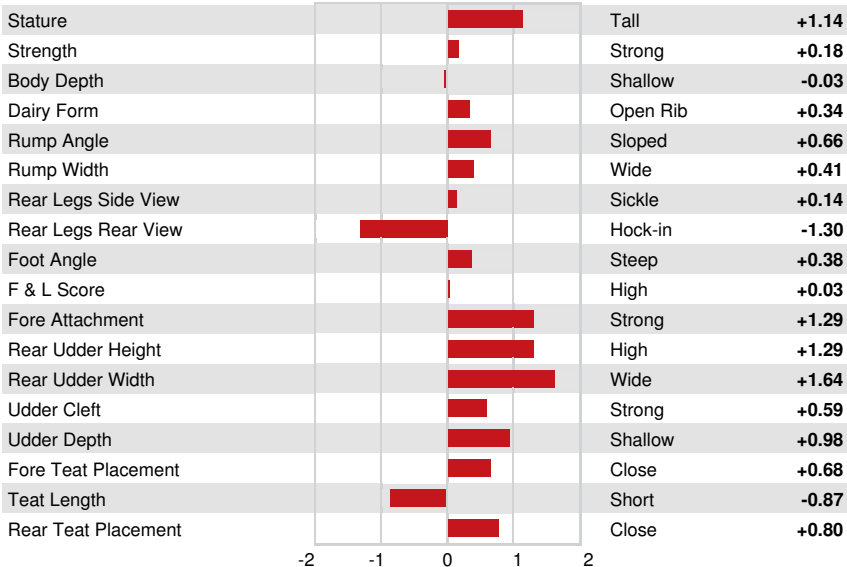

CONFORMATION HAUSA-G / 12-24

PTAT	0.54	Body Composite	0.30
Udder Composite	0.99	Dairy Composite	0.00
Feet & Legs Composite	-0.51		

SYNERGY RUBICON PERFECT
GRANDDAM