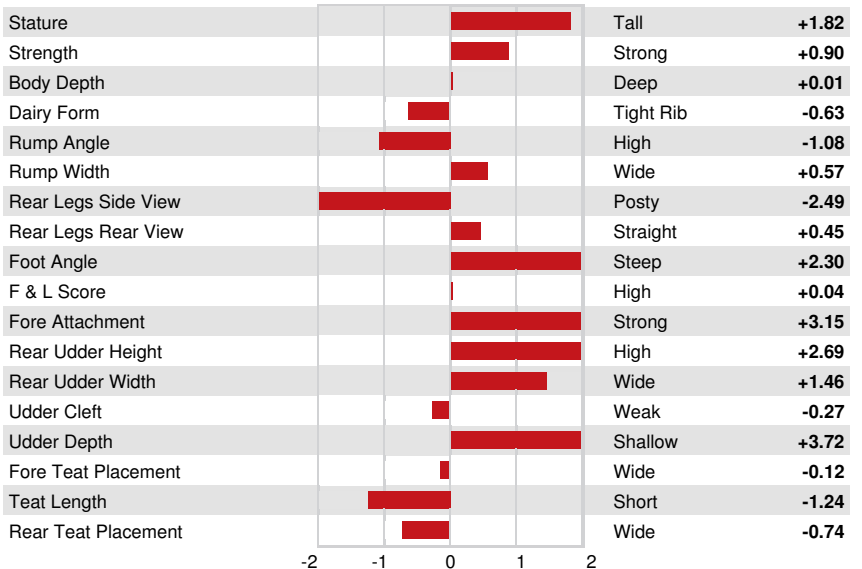

GTPI 2756

TD TR TL TY MWT TV 99%-I HH1F HH2F HH3F HH4F HH5F HH6F HCDF HMWF

Reg. #: HOCANM13483495 aAa: DMS:
Born: 10/01/2019 Kappa Casein: AB Beta Casein: A1A2

PRODUCTION		G Herds	G Dtrs	81% Rel	CDCB-G / 12-24
Milk lbs	384	Fat lbs	60	Fat %	+0.17
Protein lbs	34	Protein %	+0.08		
NM$	635	CM$	655	FM$	520
GM$	635	DWP$	519		
Feed Efficiency	135	RFI	-61	Feed Saved	-160
				Methane Efficiency	96

HEALTH & REPRODUCTION		Immunity	102
Productive Life	3.8	Calf Immunity	101
Somatic Cell Score	2.67	Cow Conception Rate	2.6
Daughter Pregnancy Rate	1.6	Heifer Conception Rate	1.7
Livability	1.1	Sire Calving Ease	2.3% 61% Rel
Heifer Livability	0.3	Daughter Calving Ease	1.8% 59% Rel
Fertility Index	2.3	Sire Stillbirth	5.7%
		Daughter Stillbirth	4.6%

CONFORMATION		G Herds	G Dtrs	80% Rel	HAUSA-G / 12-24
PTAT	1.55	Body Composite	1.46		
Udder Composite	1.91	Dairy Composite	-0.50		
Feet & Legs Composite	-0.27				

SANDY-VALLEY ROBUST RUBY
FIFTH DAM