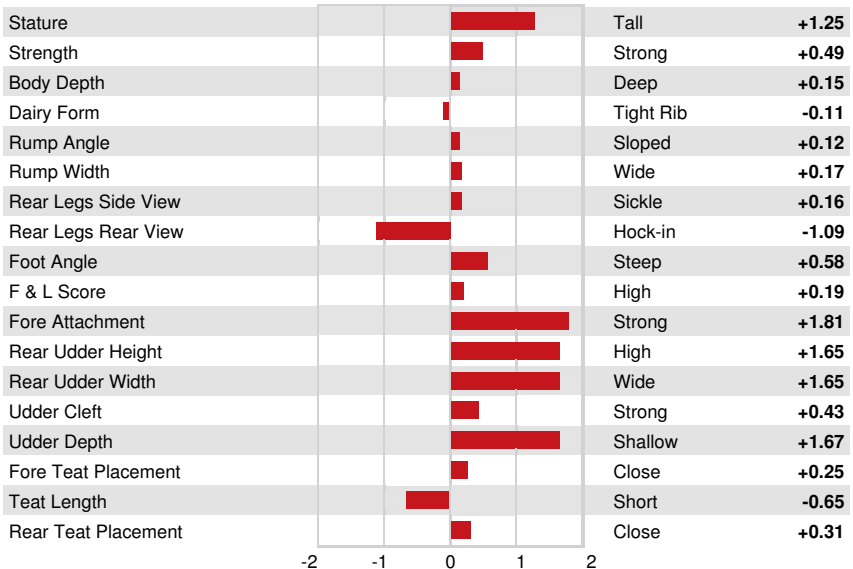

CONFORMATION G Herds G Dtrs 81% Rel HAUSA-G / 12-24

PTAT	0.88	Body Composite	0.73
Udder Composite	1.27	Dairy Composite	-0.41
Feet & Legs Composite	-0.35		

SYNERGY RUBICON PERFECT
GRANDDAM