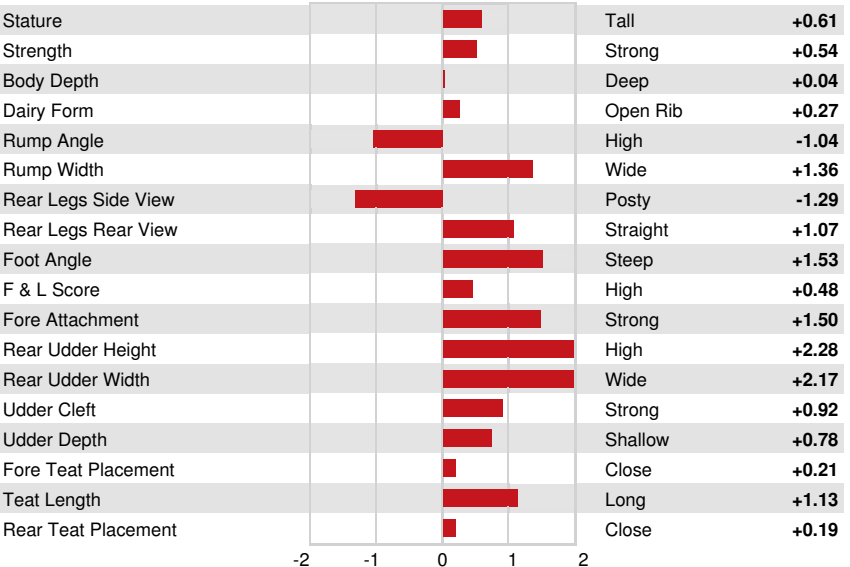

CONFORMATION 11 Herds 36 Dtrs 85% Rel HAUSA-G / 12-24

PTAT	1.23	Body Composite	0.64
Udder Composite	1.44	Dairy Composite	0.08
Feet & Legs Composite	0.53		

RI-VAL-RE GOLDWYN NADINE
FIFTH DAM