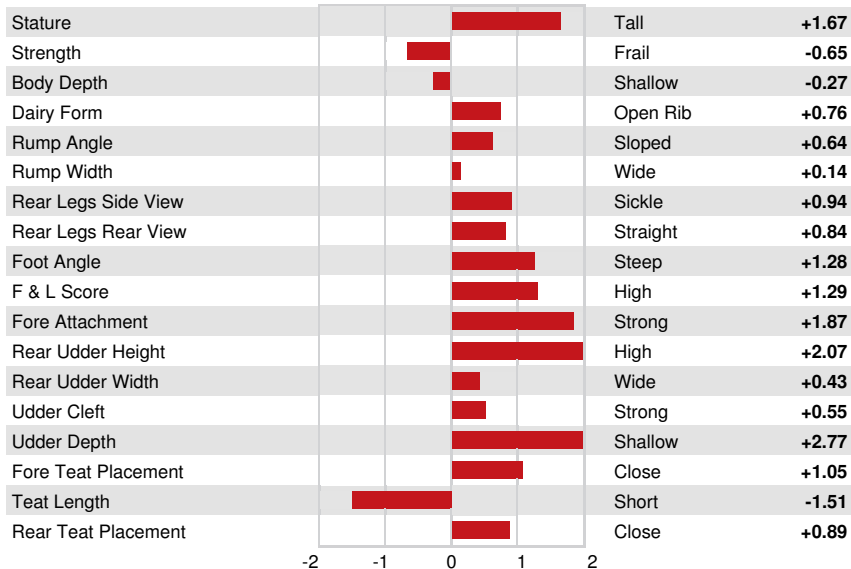

CONFORMATION G Herds G Dtrs 81% Rel HAUSA-G / 12-24

PTAT	0.99	Body Composite	-0.44
Udder Composite	1.30	Dairy Composite	-0.34
Feet & Legs Composite	0.89		

TRENTWAY-JS RAINDROP-RED
DAM