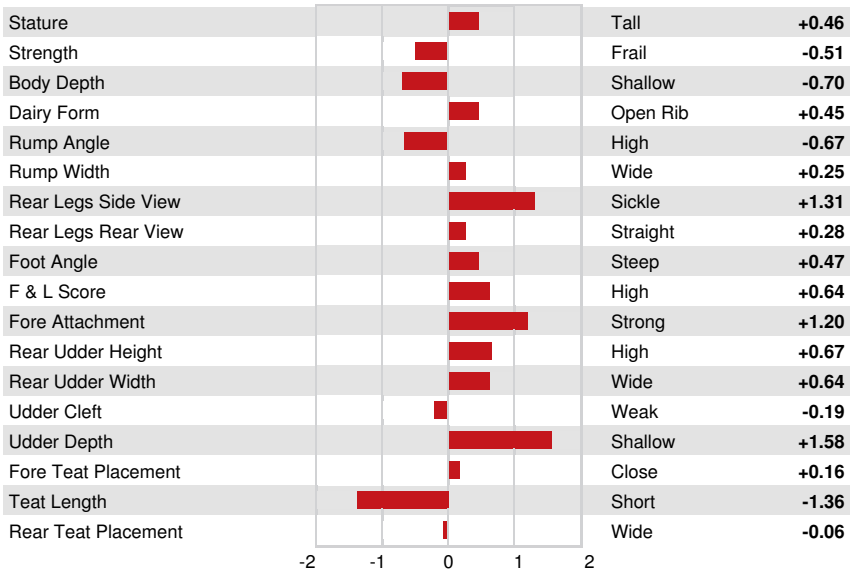

PEAK LAWSON
PROGENESIS PROPHECY BIMBLE VG-85-3YR-CAN
PINE-TREE PROPHECY
EILDON-TWEED BIKINI 2*
S-S-I MONTROSS JEDI
ENGLAND-AMMON TM BRITANY

GTPI 2572

TD TR TL TY TV 99%-I HH1F HH2F HH3F HH4F HH5F HH6F HCDF HMWF

Reg. #: HOCANM13353829 aAa: 423156 DMS:
Born: 05/08/2019 Kappa Casein: AB Beta Casein: A1A2

PRODUCTION		G Herds	G Dtrs	82% Rel	CDCB-G / 12-24	
Milk lbs	Fat lbs			Fat %	Protein lbs	Protein %
110	55			+0.20	42	+0.15
NM$ 668	CM$ 686			FM$ 492	GM$ 616	DWP$ 511
Feed Efficiency	RFI			Feed Saved	Methane Efficiency	
186	-182			256		

HEALTH & REPRODUCTION			Immunity 103	
Productive Life	3.1	Calf Immunity	107	
Somatic Cell Score	3.15	Cow Conception Rate	-0.3	
Daughter Pregnancy Rate	-1.5	Heifer Conception Rate	2.0	
Livability	2.9	Sire Calving Ease	1.9%	63% Rel
Heifer Livability	0.0	Daughter Calving Ease	2.0%	62% Rel
Fertility Index	-0.1	Sire Stillbirth	5.2%	
		Daughter Stillbirth	4.5%	

CONFORMATION		G Herds	G Dtrs	80% Rel	HAUSA-G / 12-24	
PTAT	0.77			Body Composite	-0.49	
Udder Composite	0.70			Dairy Composite	-0.56	
Feet & Legs Composite	0.45					

RICHMOND-FD S BARBARA
FOURTH DAM