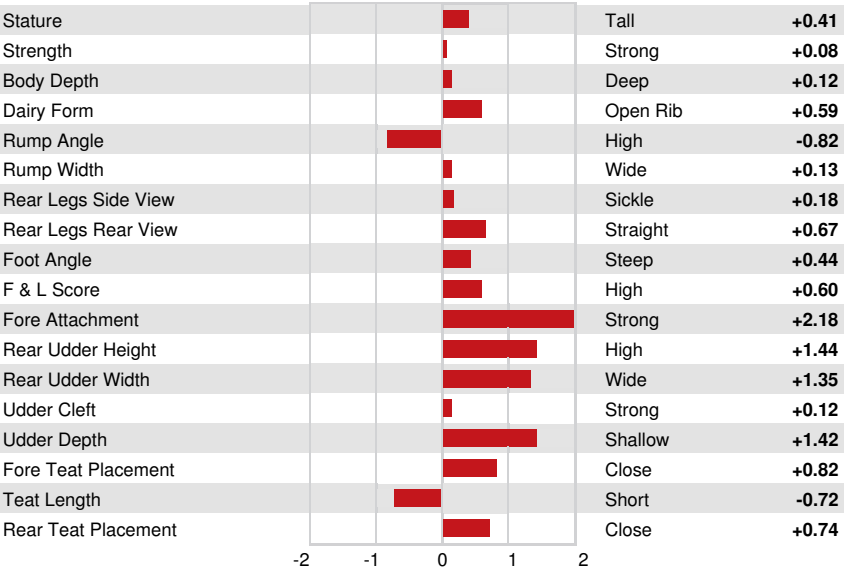

CONFORMATION 14 Herds 24 Dtrs 83% Rel HAUSA-G / 12-24

PTAT	1.02	Body Composite	-0.09
Udder Composite	1.37	Dairy Composite	0.04
Feet & Legs Composite	0.56		

SYNERGY RUBICON PERFECT
GRANDDAM