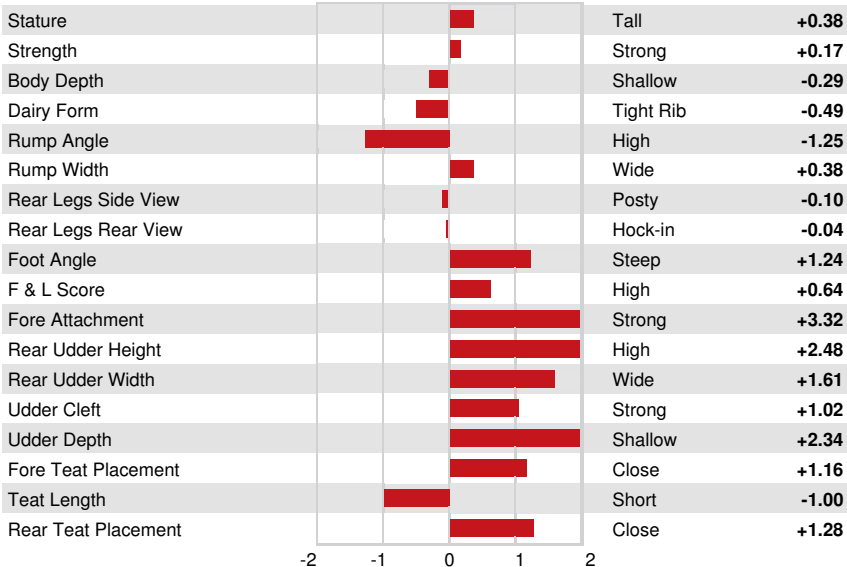

CONFORMATION G Herds G Dtrs 81% Rel HAUSA-G / 12-24

PTAT	1.60	Body Composite	0.48
Udder Composite	2.22	Dairy Composite	-0.66
Feet & Legs Composite	0.48		

OCD LEGENDARY RAE
DAM