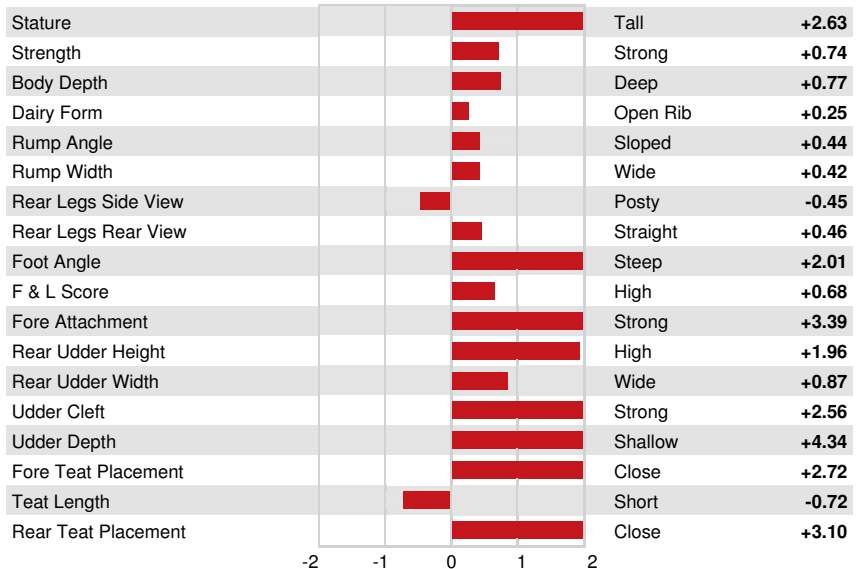

CONFORMATION 23 Herds 28 Dtrs 83% Rel MACE / 12-24

PTAT	1.72	Body Composite	1.15
Udder Composite	2.10	Dairy Composite	0.14
Feet & Legs Composite	0.15		

OCD BANDARES BRINLEY
DAM