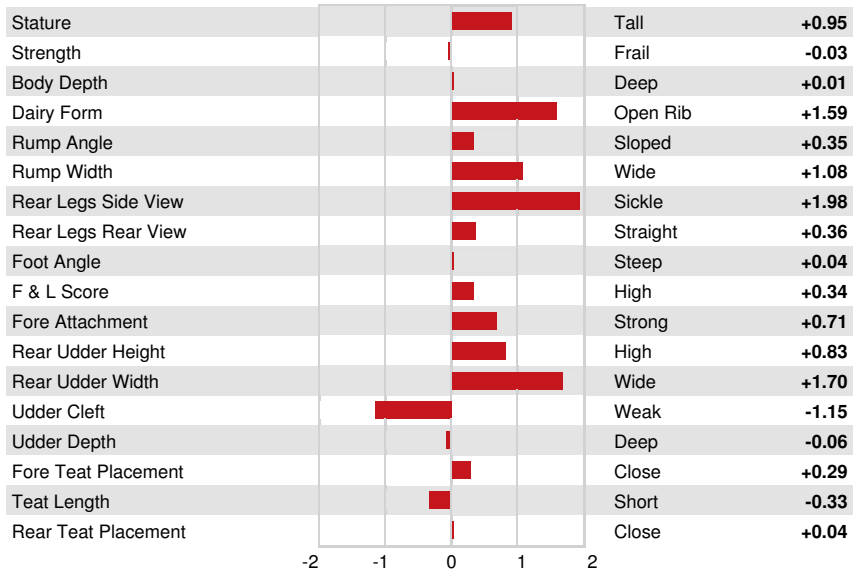

CONFORMATION 44 Herds 255 Dtrs 96% Rel MACE / 12-24

PTAT	0.62	Body Composite	-0.37
Udder Composite	0.38	Dairy Composite	0.70
Feet & Legs Composite	0.06		

IHG WINNEY JEROD 55380
GRANDDAM