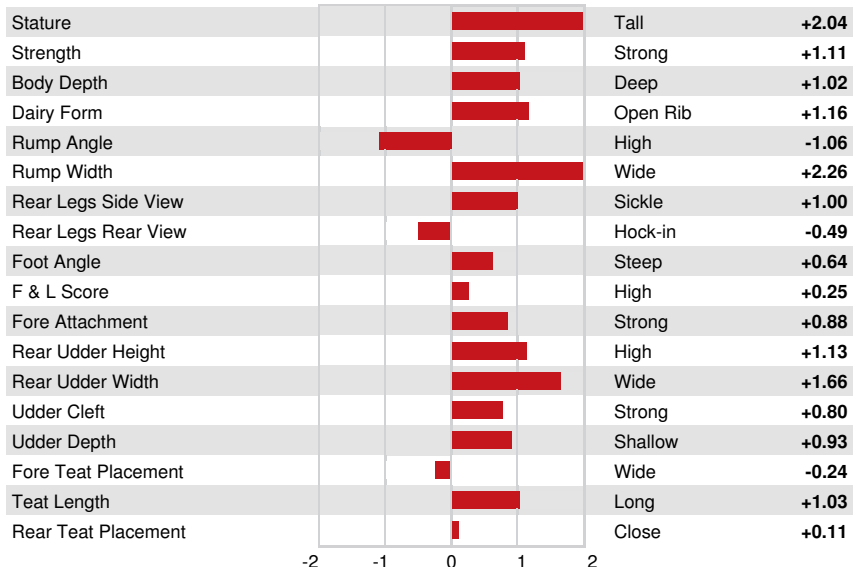

CONFORMATION 13 Herds 60 Dtrs 89% Rel HAUSA-G / 12-24

PTAT	1.34	Body Composite	1.19
Udder Composite	0.58	Dairy Composite	1.18
Feet & Legs Composite	-0.37		

PINE-TREE 2149ROBST 4846
THIRD DAM