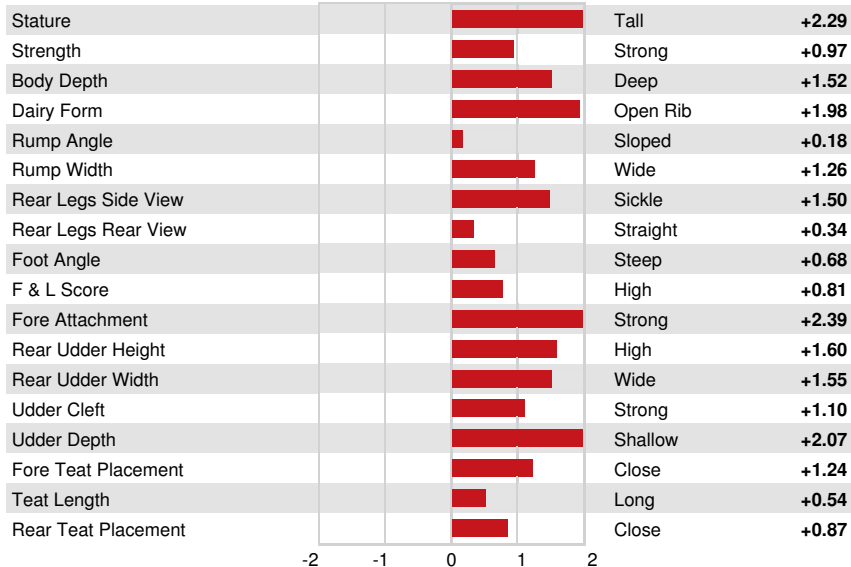

CONFORMATION 66 Herds 121 Dtrs 85% Rel MACE / 08-24

PTAT	2.04	Body Composite	0.63
Udder Composite	1.34	Dairy Composite	1.52
Feet & Legs Composite	0.19		

PINE-TREE 2149ROBST 4846
GRANDDAM