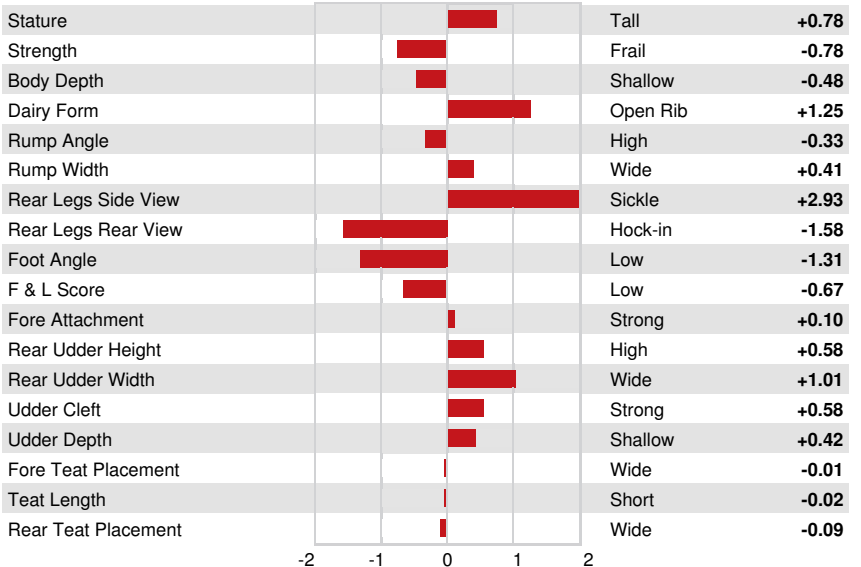

CONFORMATION 42 Herds 142 Dtrs 87% Rel MACE / 12-24

PTAT	0.48	Body Composite	-0.94
Udder Composite	0.36	Dairy Composite	-0.21
Feet & Legs Composite	-1.30		

VELTHUIS SG SNOW EVENT
THIRD DAM