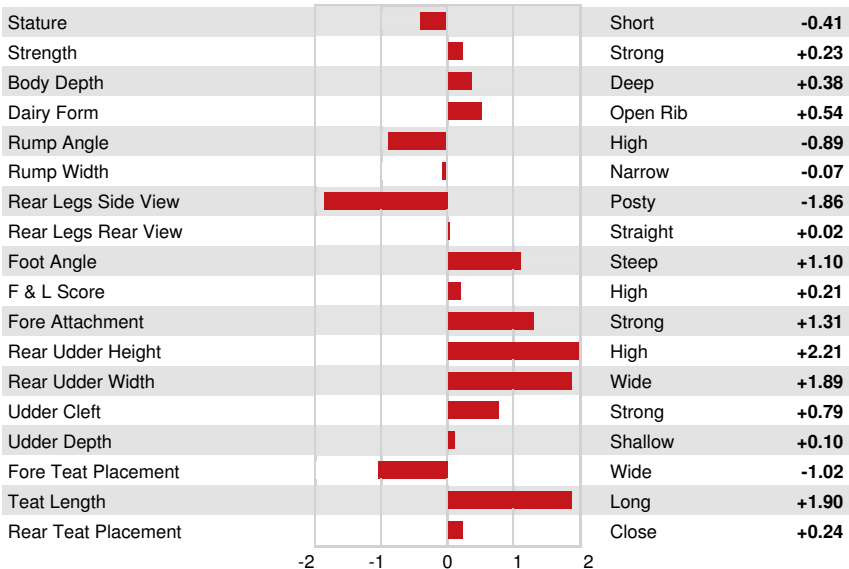

Reg. #: HOCANM13024827 aAa: 342165 DMS: 345,234
 Born: 03/13/2018 Kappa Casein: BB Beta Casein: A1A1

PRODUCTION		562 Herds	2574 Dtrs	96% Rel	MACE-G / 12-24	
Milk lbs	Fat lbs			Fat %	Protein lbs	Protein %
2386	41			-0.18	69	-0.02
NM\$ 773	CM\$ 777			FM\$ 777	GM\$ 691	DWP\$ 539
Feed Efficiency	RFI			Feed Saved	Methane Efficiency	
189	-16			41	96	

Daughter Average (ME) Milk **28,554 lbs** Fat **1,074 lbs** Protein **929 lbs**

HEALTH & REPRODUCTION Immunity **106**

Productive Life	5.4	Calf Immunity	100
Somatic Cell Score	2.73	Cow Conception Rate	0.5
Daughter Pregnancy Rate	-0.9	Heifer Conception Rate	-1.8
Livability	1.4	Sire Calving Ease	1.9% 83% Rel
Heifer Livability	0.5	Daughter Calving Ease	2.4% 75% Rel
Fertility Index	-0.2	Sire Stillbirth	6.2%
		Daughter Stillbirth	5.4%

CONFORMATION 336 Herds 1225 Dtrs 88% Rel MACE / 12-24

PTAT	1.28	Body Composite	-0.16
Udder Composite	1.28	Dairy Composite	0.16
Feet & Legs Composite	0.26		

MS C-HAVEN OMAN KOOL
 FOURTH DAM

MS C-HAVEN OMAN KOOL
 FOURTH DAM