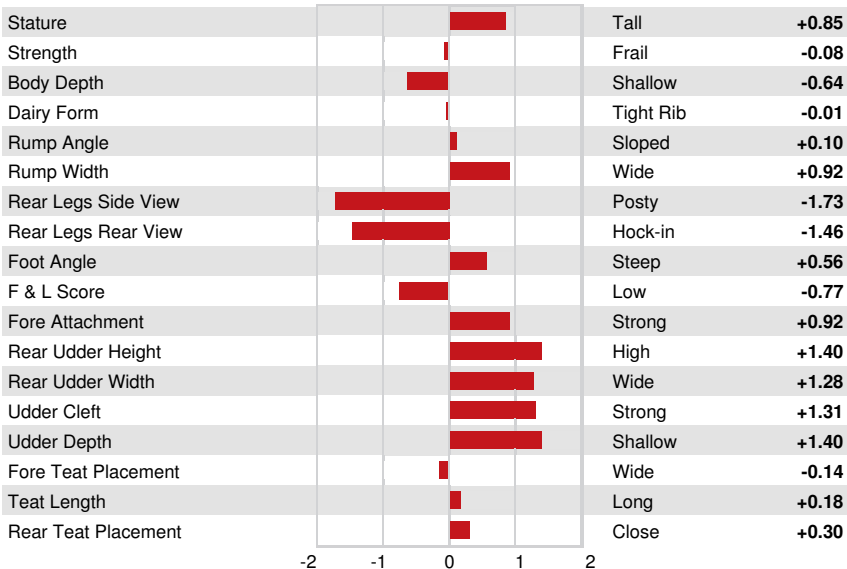

CONFORMATION 11 Herds 35 Dtrs 85% Rel HAUSA-G / 08-24

PTAT	0.47	Body Composite	0.25
Udder Composite	1.08	Dairy Composite	-0.41
Feet & Legs Composite	-1.17		

PROGENESIS ENFORCER PAT
THIRD DAM