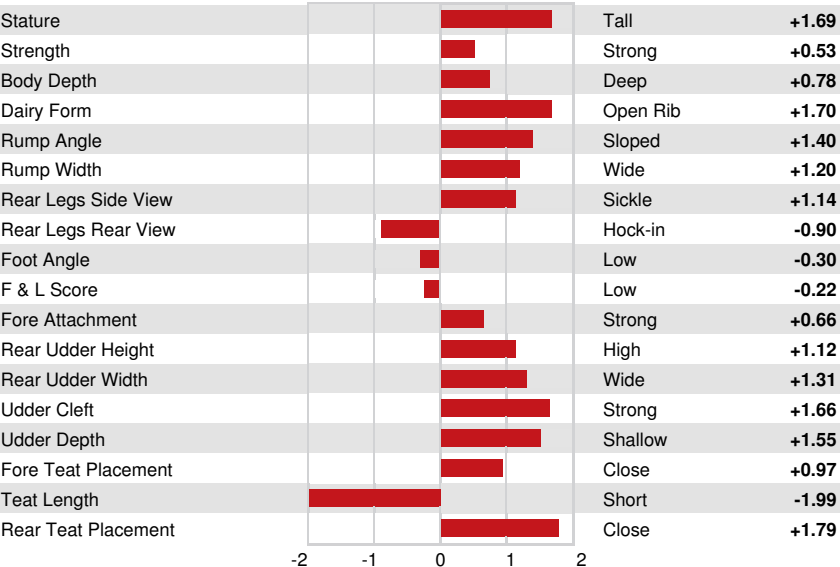

CONFORMATION 19 Herds 67 Dtrs 86% Rel MACE / 12-24

PTAT	1.06	Body Composite	0.24
Udder Composite	0.79	Dairy Composite	1.21
Feet & Legs Composite	-0.82		

OCD SUPERSIRE 9882
GRANDDAM