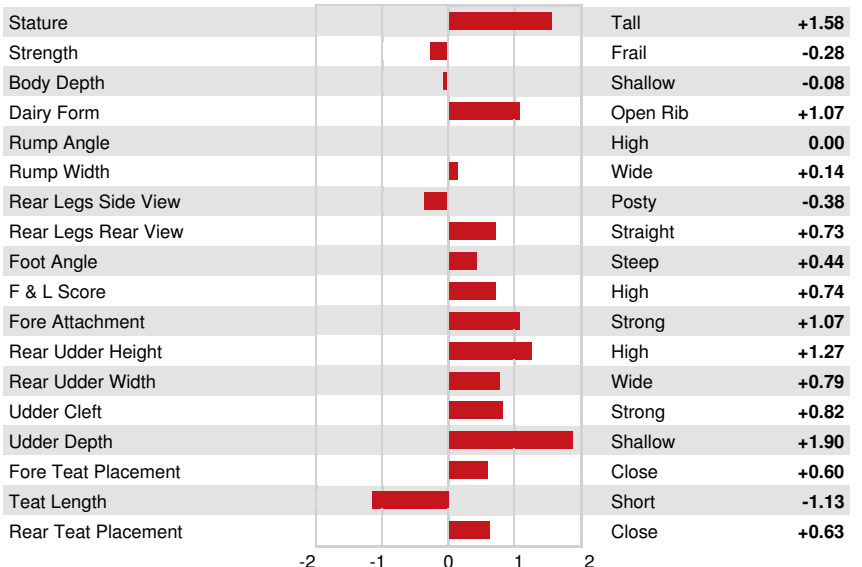

CONFORMATION G Herds G Dtrs 81% Rel HAUSA-G / 12-24

PTAT	0.82	Body Composite	-0.32
Udder Composite	0.85	Dairy Composite	0.10
Feet & Legs Composite	0.41		

SANDY-VALLEY PLANE SAPPHIRE
FOURTH DAM