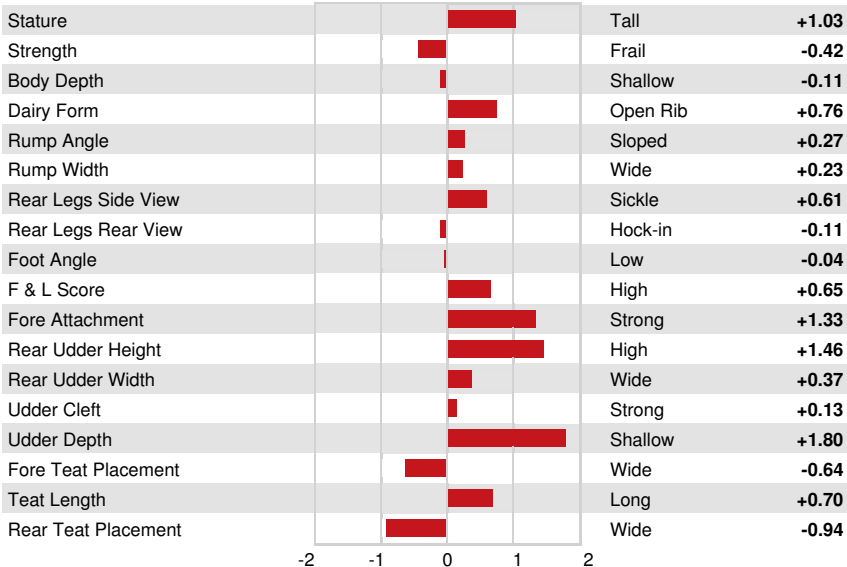

CONFORMATION G Herds G Dtrs 81% Rel HAUSA-G / 12-24

PTAT	0.83	Body Composite	-0.39
Udder Composite	0.78	Dairy Composite	-0.17
Feet & Legs Composite	0.24		

PROGENESIS MODESTY MOON
DAM