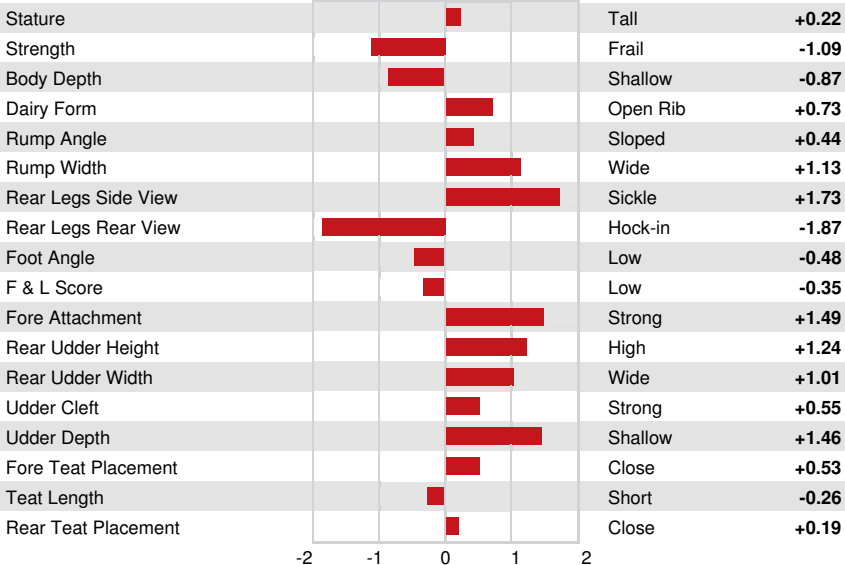

CONFORMATION 5 Herds 13 Dtrs 85% Rel HAUSA-G / 12-24

PTAT	0.59	Body Composite	-0.95
Udder Composite	1.19	Dairy Composite	-0.61
Feet & Legs Composite	-0.85		

PEAK BOMBERO MAXIMA
GRANDDAM