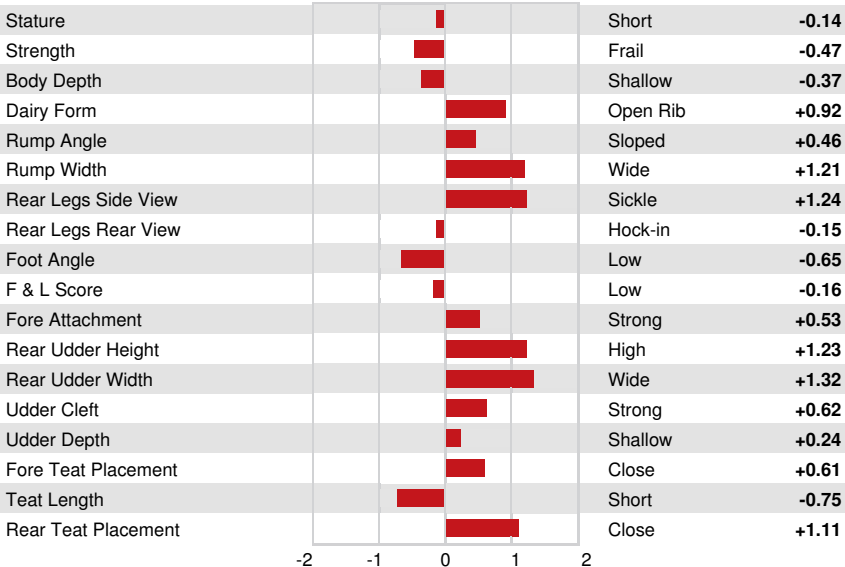

CONFORMATION 3 Herds 15 Dtrs 84% Rel HAUSA-G / 12-24

PTAT	0.52	Body Composite	-0.63
Udder Composite	0.90	Dairy Composite	-0.02
Feet & Legs Composite	-0.21		

STE ODILE SUPERSHOT ELECTRA
DAM