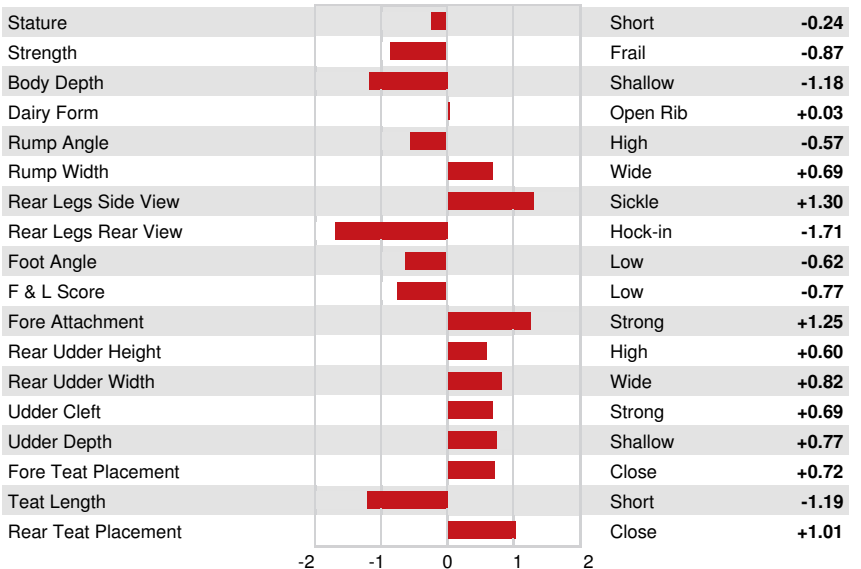

CONFORMATION 24 Herds 103 Dtrs 88% Rel MACE / 12-24

PTAT	0.28	Body Composite	-0.67
Udder Composite	0.88	Dairy Composite	-0.97
Feet & Legs Composite	-1.03		

SYNERGY RUBICON PERFECT
DAM