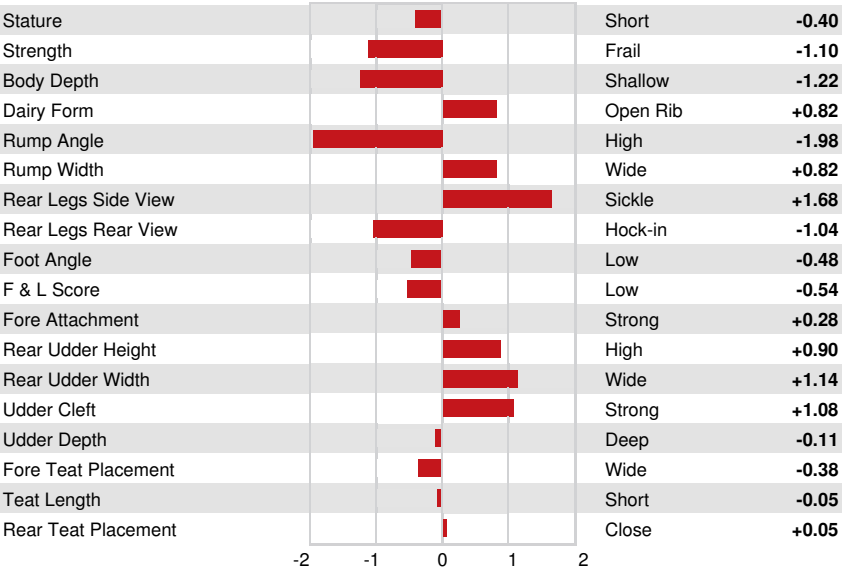

CONFORMATION 160 Herds 682 Dtrs 88% Rel MACE / 12-24

PTAT	0.32	Body Composite	-1.23
Udder Composite	0.69	Dairy Composite	-0.76
Feet & Legs Composite	-0.67		

STE ODILE SUPERSHOT ELECTRA
DAM