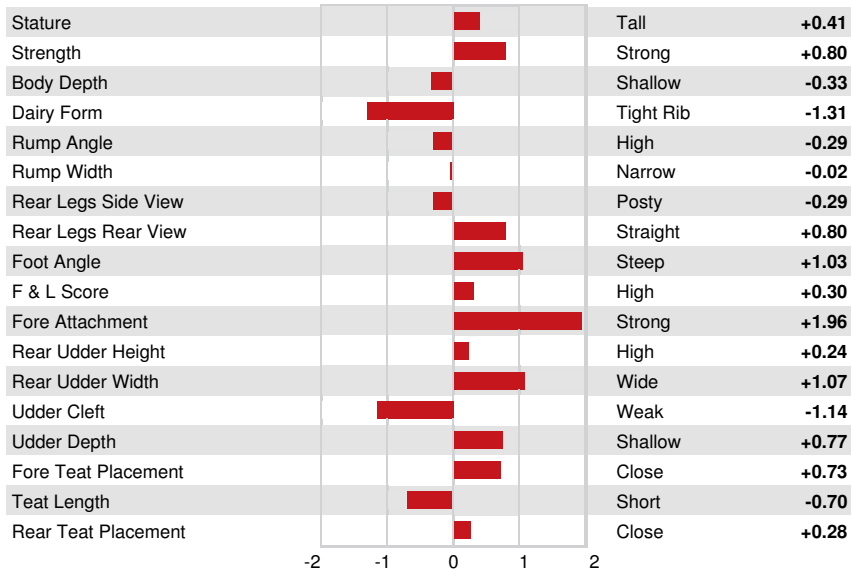

CONFORMATION 156 Herds 588 Dtrs 98% Rel MACE / 12-24

PTAT	0.55	Body Composite	1.26
Udder Composite	0.65	Dairy Composite	-1.30
Feet & Legs Composite	0.38		

IHG WINNEY JEROD 55380
GRANDDAM