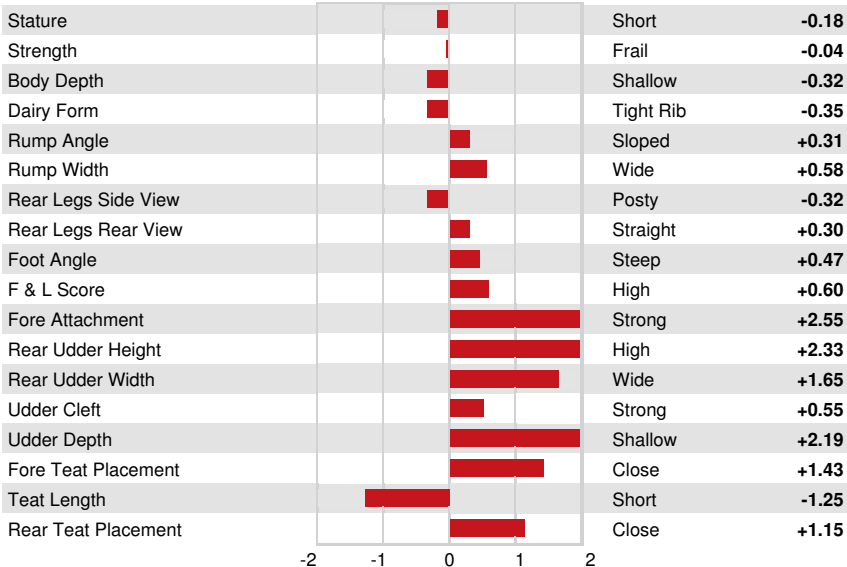

CONFORMATION 134 Herds 409 Dtrs 88% Rel MACE / 12-24

PTAT	1.15	Body Composite	0.17
Udder Composite	2.10	Dairy Composite	-0.76
Feet & Legs Composite	0.61		

PROGENESIS MODESTY MADRID
DAM